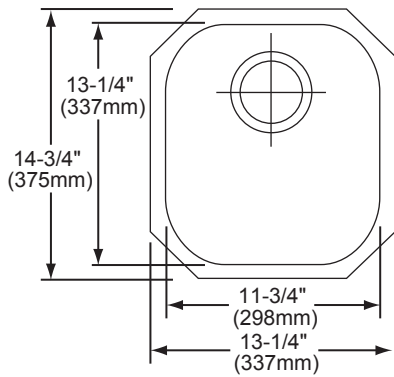

**Installation Profile
1/2" (13mm) Reveal
(ELUH Sink)**

**Installation Profile
1/8" (3mm) Overhang
(ELU Sink)**

SEE OTHER SIDE FOR PRODUCT DIMENSIONS.

In keeping with our policy of continuing product improvement, Elkay reserves the right to change product specifications without notice. Please visit elkayusa.com for most current version of Elkay product specification sheets.

Elkay

elkayusa.com

2222 Camden Court
Oak Brook, IL 60523

Printed in U.S.A.
©2012 Elkay

(Rev. 03/12) 1-117G

**Harmony® Undermount Single Bowl Sink
Models ELU1113 and ELUH1113**

**ELKAY®
SPECIFICATIONS**

SINK DIMENSIONS*

Model Number	Overall		Inside Bowl			Cutout in Countertop	Minimum Cabinet Size
	L	W	L	W	D		
ELU1113	13 ¹ / ₄ (337mm)	14 ³ / ₄ (375mm)	11 ³ / ₄ (298mm)	13 ¹ / ₄ (337mm)	5 ¹⁵ / ₁₆ (151mm)	See Template**	18 (457mm)
ELUH1113	14 ¹ / ₄ (362mm)	15 ³ / ₄ (400mm)	11 ³ / ₄ (298mm)	13 ¹ / ₄ (337mm)	5 ¹⁵ / ₁₆ (151mm)		18 (457mm)

*Length is left to right. Width is front to back.

**Template 74180157 (ELU1113) or 74180243 (ELUH1113) is packed with every sink.

ELU1113 Illustrated

ELUH1113 Illustrated

In keeping with our policy of continuing product improvement, Elkay reserves the right to change product specifications without notice. Please visit elkayusa.com for most current version of Elkay product specification sheets.