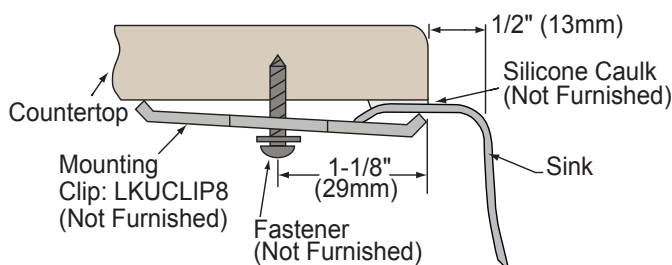

DESIGN FEATURES

Bowl Depth: 5-15/16" (151mm).

Finish: Exposed surfaces are hand polished to a Lustrous Highlighted Satin finish.

Underside: Fully protected by heavy duty Sound Guard[®] undercoating to reduce condensation and dampen sound.

Colander (for ELUH1113 only): LC1412W

Drain: LK99

Rinsing Basket: LKWRB1113SS

Utensil Caddy for Rinsing Basket: LKWUCSS

Mounting Clip: LKUCLIP8

**SINKS ARE
MADE IN THE USA**

SINK PACKAGE(S)

MODEL	SINK	BOTTOM GRID	QTY	DRAIN	QTY
ELU1113DBG	ELU1113	LKWOBG1113SS	1	LK99	1
ELUH1113DBG	ELUH1113	LKWOBG1113SS	1	LK99	1

**Installation Profile
1/2" (13mm) Reveal
(ELUH Sink)**

**Installation Profile
1/8" (3mm) Overhang
(ELU Sink)**

SEE OTHER SIDE FOR PRODUCT DIMENSIONS.

In keeping with our policy of continuing product improvement, Elkay reserves the right to change product specifications without notice. Please visit elkayusa.com for most current version of Elkay product specification sheets.