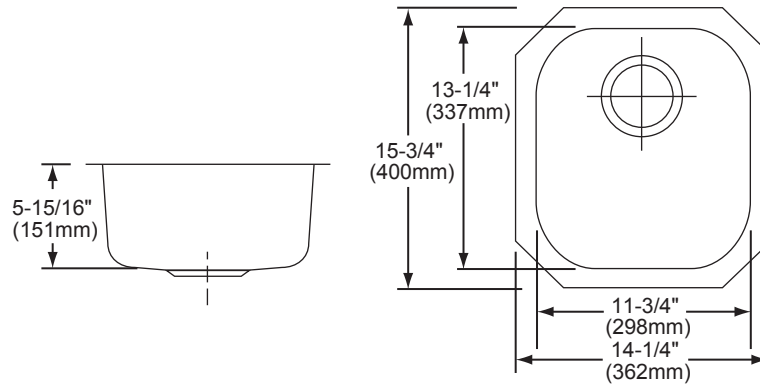

**Installation Profile
1/2" (13mm) Reveal
(ELUH Sink)**

**Installation Profile
1/8" (3mm) Overhang
(ELU Sink)**

SEE OTHER SIDE FOR PRODUCT DIMENSIONS.

In keeping with our policy of continuing product improvement, Elkay reserves the right to change product specifications without notice. Please visit elkayusa.com for most current version of Elkay product specification sheets.

Elkay

elkayusa.com

2222 Camden Court
Oak Brook, IL 60523

Printed in U.S.A.
©2012 Elkay

(Rev. 03/12) 1-117G

**Harmony® Undermount Single Bowl Sink
Models ELU1113 and ELUH1113**

**ELKAY®
SPECIFICATIONS**

SINK DIMENSIONS*

Model Number	Overall		Inside Bowl			Cutout in Countertop	Minimum Cabinet Size
	L	W	L	W	D		
ELU1113	13 ¹ / ₄ (337mm)	14 ³ / ₄ (375mm)	11 ³ / ₄ (298mm)	13 ¹ / ₄ (337mm)	5 ¹⁵ / ₁₆ (151mm)	See Template**	18 (457mm)
ELUH1113	14 ¹ / ₄ (362mm)	15 ³ / ₄ (400mm)	11 ³ / ₄ (298mm)	13 ¹ / ₄ (337mm)	5 ¹⁵ / ₁₆ (151mm)		18 (457mm)

*Length is left to right. Width is front to back.

**Template 74180157 (ELU1113) or 74180243 (ELUH1113) is packed with every sink.

ELU1113 Illustrated

ELUH1113 Illustrated

In keeping with our policy of continuing product improvement, Elkay reserves the right to change product specifications without notice. Please visit elkayusa.com for most current version of Elkay product specification sheets.