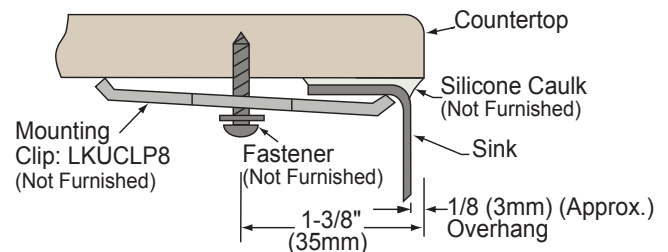

Colander (for ELUH1113 only): LC1412W

Drain: LK99

Rinsing Basket: LKWRB1113SS

Utensil Caddy for Rinsing Basket: LKWUCSS

Mounting Clip: LKUCLIP8

**SINKS ARE
MADE IN THE USA**

SINK PACKAGE(S)

MODEL	SINK	BOTTOM GRID	QTY	DRAIN	QTY
ELU1113DBG	ELU1113	LKWOBG1113SS	1	LK99	1
ELUH1113DBG	ELUH1113	LKWOBG1113SS	1	LK99	1

**Installation Profile
1/2" (13mm) Reveal
(ELUH Sink)**

**Installation Profile
1/8" (3mm) Overhang
(ELU Sink)**

SEE OTHER SIDE FOR PRODUCT DIMENSIONS.

In keeping with our policy of continuing product improvement, Elkay reserves the right to change product specifications without notice. Please visit elkayusa.com for most current version of Elkay product specification sheets.