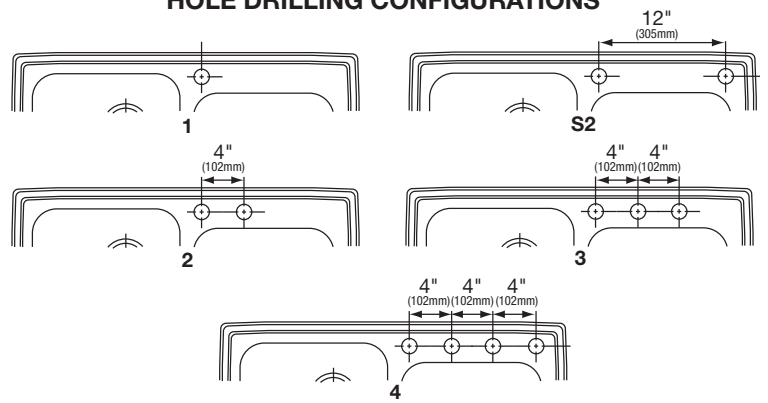

HOLE DRILLING CONFIGURATIONS