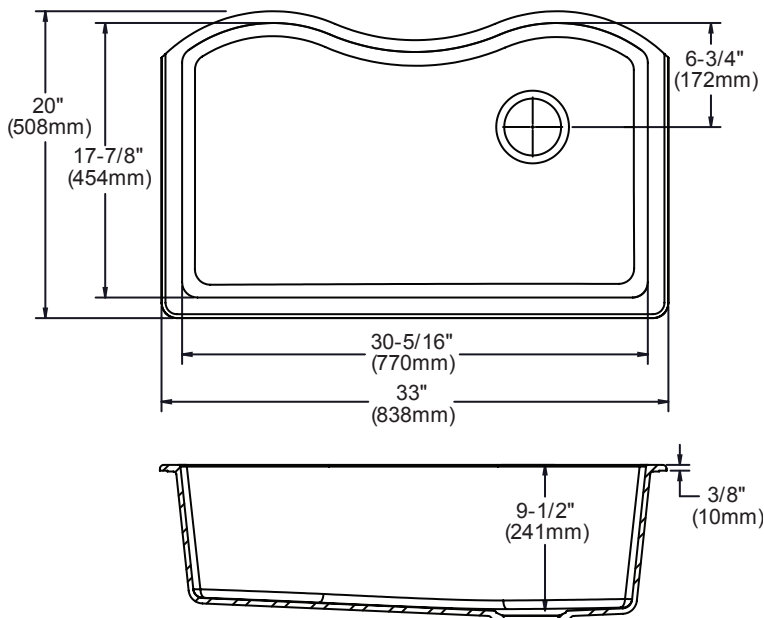

DESIGN FEATURES

Bowl Depth: 9-1/2" (241mm).
Rim Height: 3/8" (10mm).
Material: Elkay E-Granite.
Color Options with natural accents: Black (BK), Bisque (BQ),
Dusk Gray (GY), Mocha (MC), or White (WH).

OTHER

Drain Opening: 3-1/2" (89mm).
Note: All Elkay undermount sinks are designed to affix to the underside of any solid surface countertop.
These sinks comply with ANSI Z124.6 and CSA B45-02.

SINK DIMENSIONS*

Model Number	Overall		Inside Bowl			Cutout in Countertop	Minimum Cabinet Size
	L	W	L	W	D		
ELGUS3322RBK	33 (838mm)	20 (508mm)	30 ⁵ / ₁₆ (770mm)	17 ⁷ / ₈ (454mm)	9 ¹ / ₂ (241mm)	See Template**	36 (914mm)
ELGUS3322RBQ	33 (838mm)	20 (508mm)	30 ⁵ / ₁₆ (770mm)	17 ⁷ / ₈ (454mm)	9 ¹ / ₂ (241mm)		36 (914mm)
ELGUS3322RGY	33 (838mm)	20 (508mm)	30 ⁵ / ₁₆ (770mm)	17 ⁷ / ₈ (454mm)	9 ¹ / ₂ (241mm)		36 (914mm)
ELGUS3322RMC	33 (838mm)	20 (508mm)	30 ⁵ / ₁₆ (770mm)	17 ⁷ / ₈ (454mm)	9 ¹ / ₂ (241mm)		36 (914mm)
ELGUS3322RWH	33 (838mm)	20 (508mm)	30 ⁵ / ₁₆ (770mm)	17 ⁷ / ₈ (454mm)	9 ¹ / ₂ (241mm)		36 (914mm)

*Length is left to right. Width is front to back.

**Template and countertop mounting clips are packed with every sink.

Model ELGUS3322R

Installation Profile
The template provides the only type of installation recommended by Elkay.