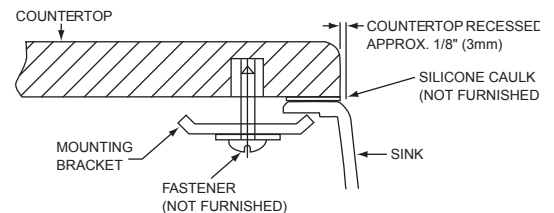

DESIGN FEATURES

Bowl Depth: 9-1/2" (241mm).
Rim Height: 3/8" (10mm).
Material: Elkay E-Granite.
Color Options with natural accents: Black (BK), Bisque (BQ),
Dusk Gray (GY), Mocha (MC), or White (WH).

OTHER

Drain Opening: 3-1/2" (89mm).
Note: All Elkay undermount sinks are designed to affix to the underside of any solid surface countertop.
These sinks comply with ANSI Z124.6 and CSA B45-02.

SINK DIMENSIONS*

Model Number	Overall		Inside Bowl			Cutout in Countertop	Minimum Cabinet Size
	L	W	L	W	D		
ELGUS3322RBK	33 (838mm)	20 (508mm)	30 ⁵ / ₁₆ (770mm)	17 ⁷ / ₈ (454mm)	9 ¹ / ₂ (241mm)	See Template**	36 (914mm)
ELGUS3322RBQ	33 (838mm)	20 (508mm)	30 ⁵ / ₁₆ (770mm)	17 ⁷ / ₈ (454mm)	9 ¹ / ₂ (241mm)		36 (914mm)
ELGUS3322RGY	33 (838mm)	20 (508mm)	30 ⁵ / ₁₆ (770mm)	17 ⁷ / ₈ (454mm)	9 ¹ / ₂ (241mm)		36 (914mm)
ELGUS3322RMC	33 (838mm)	20 (508mm)	30 ⁵ / ₁₆ (770mm)	17 ⁷ / ₈ (454mm)	9 ¹ / ₂ (241mm)		36 (914mm)
ELGUS3322RWH	33 (838mm)	20 (508mm)	30 ⁵ / ₁₆ (770mm)	17 ⁷ / ₈ (454mm)	9 ¹ / ₂ (241mm)		36 (914mm)

*Length is left to right. Width is front to back.

**Template and countertop mounting clips are packed with every sink.

Model ELGUS3322R

Installation Profile
The template provides the only type of installation recommended by Elkay.