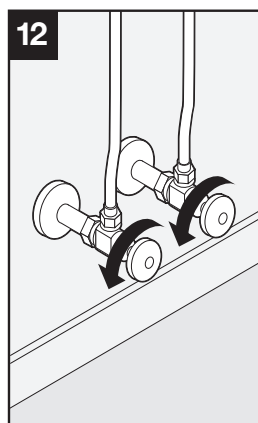

LK7721 Kitchen Single Lever
and
LK7727 Bar/Hospitality
go to step 11.

OR

LK7722 Kitchen Single
Lever with Side Spray
go to step 8.

Tools: