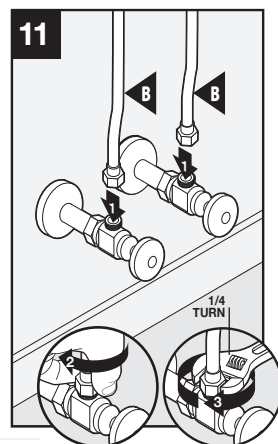

LK7721 Kitchen Single Lever
and
LK7727 Bar/Hospitality
go to step 11.

OR

LK7722 Kitchen Single
Lever with Side Spray
go to step 8.

Tools: