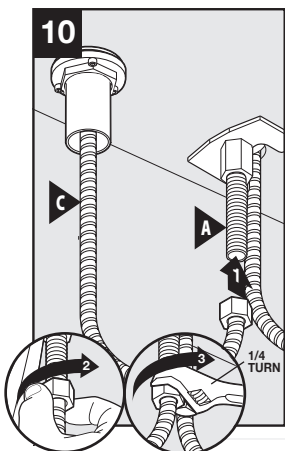

LK7721 Kitchen Single Lever
and
LK7727 Bar/Hospitality
go to step 11.

OR

LK7722 Kitchen Single
Lever with Side Spray
go to step 8.

Tools: