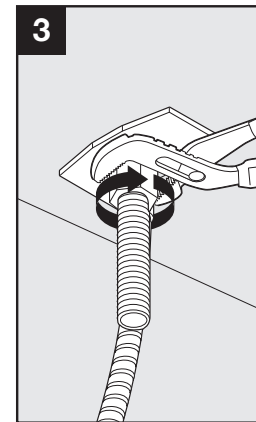

LK7721 Kitchen Single Lever
and
LK7727 Bar/Hospitality
go to step 11.

OR

LK7722 Kitchen Single
Lever with Side Spray
go to step 8.