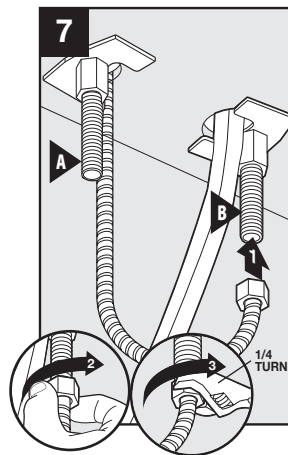

LK7721 Kitchen Single Lever
and
LK7727 Bar/Hospitality
go to step 11.

OR

LK7722 Kitchen Single
Lever with Side Spray
go to step 8.