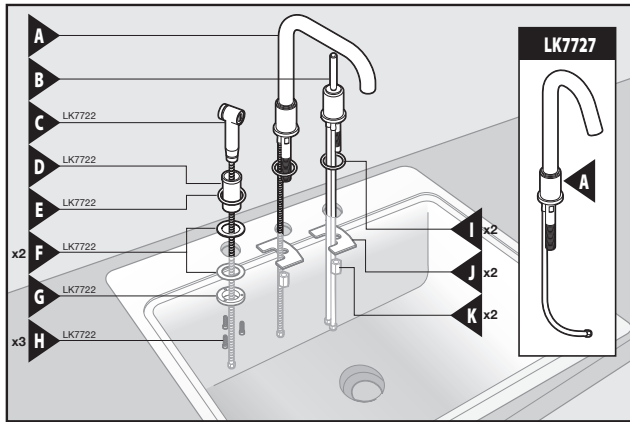

**Installation Instructions for:**

**Ella™ Kitchen Single Lever Faucet**

LK7721PSS (polished stainless steel)

LK7721SSS (satin stainless steel)

**Ella™ Kitchen Single Lever Faucet with Side Spray**

LK7722PSS (polished stainless steel)

LK7722SSS (satin stainless steel)

**Ella™ Single Lever Bar/Hospitality Faucet**

LK7727PSS (polished stainless steel)

LK7727SSS (satin stainless steel)

LK7721 Kitchen Single Lever  
and  
LK7727 Bar/Hospitality  
go to step 11.