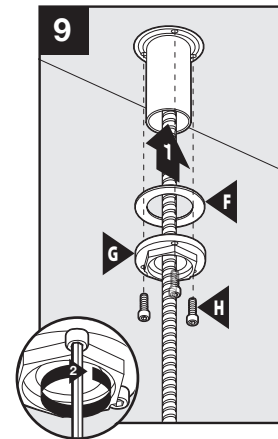

LK7721 Kitchen Single Lever
and
LK7727 Bar/Hospitality
go to step 11.

OR

LK7722 Kitchen Single
Lever with Side Spray
go to step 8.