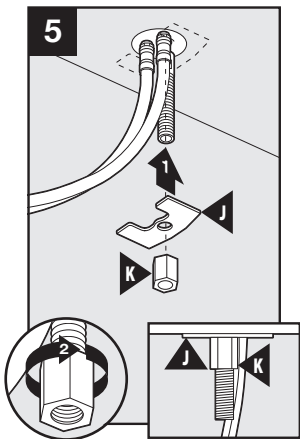

LK7721 Kitchen Single Lever
and
LK7727 Bar/Hospitality
go to step 11.

OR

LK7722 Kitchen Single
Lever with Side Spray
go to step 8.