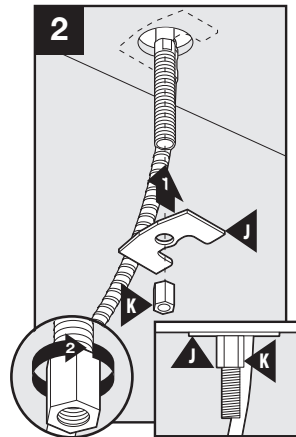

LK7721 Kitchen Single Lever
and
LK7727 Bar/Hospitality
go to step 11.

OR

LK7722 Kitchen Single
Lever with Side Spray
go to step 8.