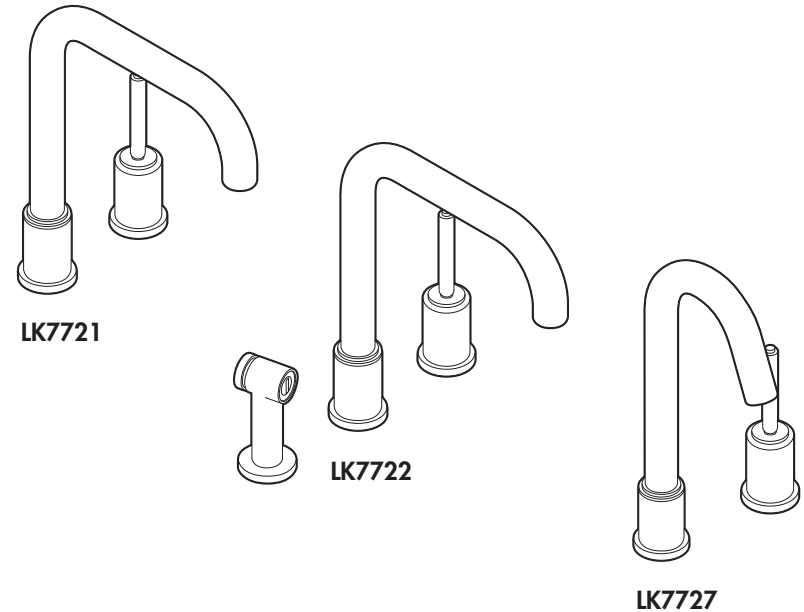

sinks + faucets

ELKAY LIMITED LIFETIME FAUCET WARRANTY ON RESIDENTIAL FAUCETS

OTHER WARRANTY CONDITIONS ON FAUCETS

ALL INCIDENTAL OR CONSEQUENTIAL DAMAGES ARE SPECIFICALLY EXCLUDED. NO ADDITIONAL WARRANTIES, EXPRESS OR IMPLIED ARE GIVEN. ANY IMPLIED WARRANTY, INCLUDING ONE OF MERCHANTABILITY OR FITNESS FOR A PARTICULAR PURPOSE, IS LIMITED TO THE DURATION OF THIS WRITTEN WARRANTY.

This warranty gives you specific legal rights, and you may also have other rights which vary from state to state.

TO OBTAIN SERVICE UNDER WARRANTY

1. Write to: Elkay
  Attention: Consumer Services
  2222 Camden Court
  Oak Brook, IL 60523
2. Include a letter containing the following information:
  - a. Date of purchase and installation
  - b. Description of nature of defect
  - c. Model number or description of model and/or component part if possible.

Installation Instructions for:

Ella™ Kitchen Single Lever Faucet

LK7721PSS (polished stainless steel)

LK7721SSS (satin stainless steel)

Ella™ Kitchen Single Lever Faucet with Side Spray

LK7722PSS (polished stainless steel)

LK7722SSS (satin stainless steel)

Ella™ Single Lever Bar/Hospitality Faucet

LK7727PSS (polished stainless steel)

LK7727SSS (satin stainless steel)