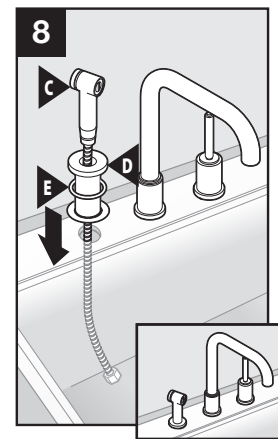

LK7721 Kitchen Single Lever
and
LK7727 Bar/Hospitality
go to step 11.

OR

LK7722 Kitchen Single
Lever with Side Spray
go to step 8.