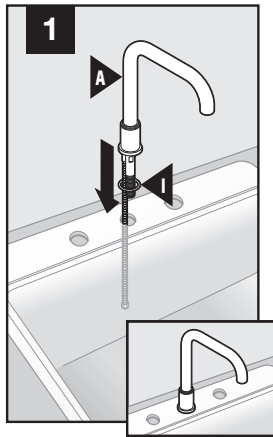

LK7721 Kitchen Single Lever
and
LK7727 Bar/Hospitality
go to step 11.

OR

LK7722 Kitchen Single
Lever with Side Spray
go to step 8.