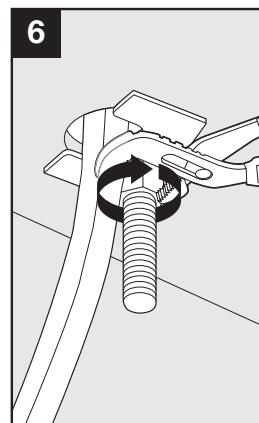

LK7721 Kitchen Single Lever
and
LK7727 Bar/Hospitality
go to step 11.

OR

LK7722 Kitchen Single
Lever with Side Spray
go to step 8.