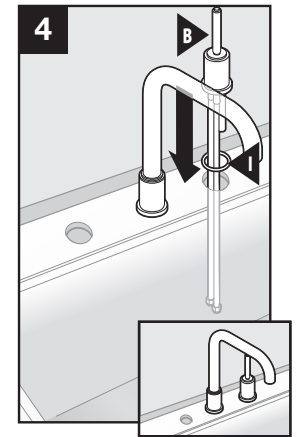

**Installation Instructions for:**

**Ella™ Kitchen Single Lever Faucet**

LK7721PSS (polished stainless steel)

LK7721SSS (satin stainless steel)

**Ella™ Kitchen Single Lever Faucet with Side Spray**

LK7722PSS (polished stainless steel)

LK7722SSS (satin stainless steel)

**Ella™ Single Lever Bar/Hospitality Faucet**

LK7727PSS (polished stainless steel)

LK7727SSS (satin stainless steel)

LK7721 Kitchen Single Lever  
and  
LK7727 Bar/Hospitality  
go to step 11.