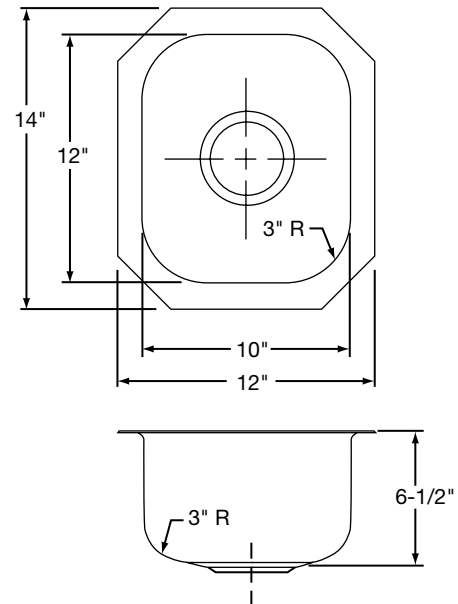

#### DESIGN FEATURES

Bowl Depth: 6-1/2".

Coved Corners: 3" vertical and horizontal radii.

Underside: Sound deadening pads on sides.

#### OTHER

Drain Opening: 3-1/2".

Note: All Elkay undermount sinks are designed to affix easily to the underside of any solid surface countertop.

Brass and copper sink models furnished complete with matching drain and basket strainer.

#### SINK DIMENSIONS (INCHES)\*

Model Number	Overall		Inside Bowl			Cutout in Countertop	Minimum Cabinet Size	Ship. Wt. Lbs.
	L	W	L	W	D			
SCUH1012BH	12	14	10	12	6½	See Template**	15	7
SCUH1012BM	12	14	10	12	6½		15	7
SCUH1012BS	12	14	10	12	6½		15	7
SCUH1012CH	12	14	10	12	6½		15	7
SCUH1012CM	12	14	10	12	6½		15	7
SCUH1012CS	12	14	10	12	6½		15	7
SCUH1012SH	12	14	10	12	6½		15	6
SCUH1012SM	12	14	10	12	6½		15	6

\*Length is left to right. Width is front to back.

\*\*Template and countertop mounting clips are packed with every sink.

Model SCUH1012

Model SCUH1012