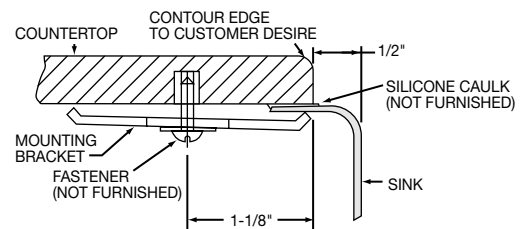

#### OTHER

Drain Opening: 3-1/2".

Note: All Elkay undermount sinks are designed to affix easily to the underside of any solid surface countertop.

Brass and copper sink models furnished complete with matching drain and basket strainer.

#### SINK DIMENSIONS (INCHES)\*

Model Number	Overall		Inside Bowl			Cutout in Countertop	Minimum Cabinet Size	Ship. Wt. Lbs.
	L	W	L	W	D			
SCUH1012BH	12	14	10	12	6½	See Template**	15	7
SCUH1012BM	12	14	10	12	6½		15	7
SCUH1012BS	12	14	10	12	6½		15	7
SCUH1012CH	12	14	10	12	6½		15	7
SCUH1012CM	12	14	10	12	6½		15	7
SCUH1012CS	12	14	10	12	6½		15	7
SCUH1012SH	12	14	10	12	6½		15	6
SCUH1012SM	12	14	10	12	6½		15	6

\*Length is left to right. Width is front to back.

\*\*Template and countertop mounting clips are packed with every sink.

Model SCUH1012

Model SCUH1012

#### Installation Profile of SCUH Models

The template provided with each SCUH sink provides the only type of installation recommended by Elkay.

ALL DIMENSIONS IN INCHES, TO CONVERT TO MILLIMETERS MULTIPLY BY 25.4.