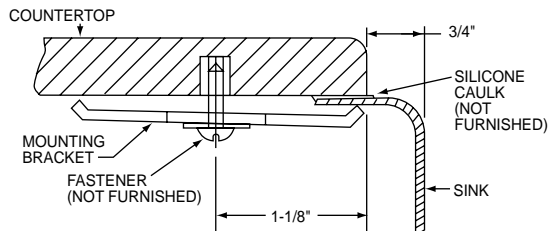

OTHER

Drain Opening: 2".

Note: All Elkay undermount sinks are designed to affix easily to the underside of any solid surface countertop.

Installation: See illustrated profile below.

SINK DIMENSIONS (INCHES)*

Model Number	Overall		Inside Bowl			Cutout in Countertop	Minimum Cabinet Size	Ship. Wt. Lbs.
	L	W	L	W	D			
MYSTIC2812	28	12 1/2	25	† 2 5/8 to 4 1/2		See Template**	33	7 1/2
MYSTIC2812C	28	12 1/2	25	† 2 5/8 to 4 1/2			33	13

*Length is left to right. Width is front to back.

**Template and countertop mounting clips are packed with every sink.

†See below for an illustration.

Model MYSTIC2812C

Installation Profile

The template provided with each sink provides the only type of installation recommended by Elkay.

ALL DIMENSIONS IN INCHES, TO CONVERT TO MILLIMETERS MULTIPLY BY 25.4.

In keeping with our policy of continuing product improvement, Elkay reserves the right to change product specifications without notice.