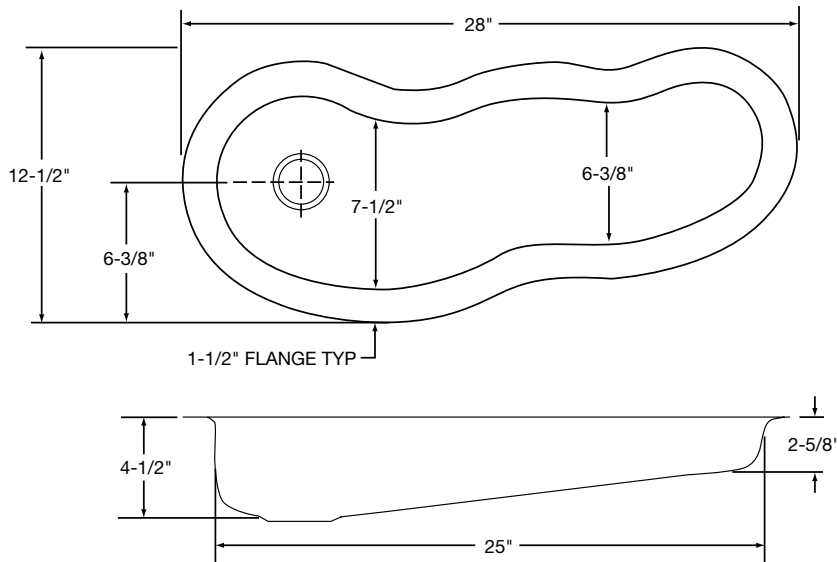

OTHER

Drain Opening: 2".

Note: All Elkay undermount sinks are designed to affix easily to the underside of any solid surface countertop.

Installation: See illustrated profile below.

SINK DIMENSIONS (INCHES)*

Model Number	Overall		Inside Bowl			Cutout in Countertop	Minimum Cabinet Size	Ship. Wt. Lbs.
	L	W	L	W	D			
MYSTIC2812	28	12 1/2	25	† 2 5/8 to 4 1/2		See Template**	33	7 1/2
MYSTIC2812C	28	12 1/2	25	† 2 5/8 to 4 1/2			33	13

*Length is left to right. Width is front to back.

**Template and countertop mounting clips are packed with every sink.

†See below for an illustration.

Model MYSTIC2812C

Installation Profile

The template provided with each sink provides the only type of installation recommended by Elkay.

ALL DIMENSIONS IN INCHES, TO CONVERT TO MILLIMETERS MULTIPLY BY 25.4.

In keeping with our policy of continuing product improvement, Elkay reserves the right to change product specifications without notice.