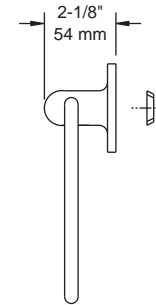

Astra[®]

TOWEL RING

MATERIALS: Post: Zinc Die Cast
Ring: Aluminum
Wall Plate: Steel, Zinc Plated

INSTALLATION: Mount wall plate bracket(s) per installation instructions with supplied fasteners. Slip product over wall plate(s) and tighten set screws until secure.

OPTIONAL FASTENER INFORMATION:
Wood blocking is preferable behind all wall surfaces. If wood blocking is not available, the following fasteners are suggested: Tile/Masonry - Plastic or Lead Anchors, Plaster/Drywall - Toggle Bolts.