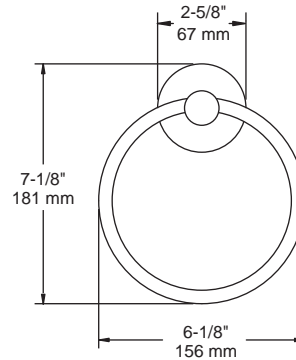

Astra[®]

TOWEL RING

MATERIALS: Post: Zinc Die Cast
Ring: Aluminum
Wall Plate: Steel, Zinc Plated

INSTALLATION: Mount wall plate bracket(s) per installation instructions with supplied fasteners. Slip product over wall plate(s) and tighten set screws until secure.