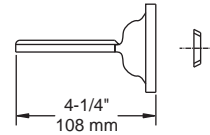

TECHNICAL DATA

Astra[®]

SOAP DISH

MATERIALS: Post: Zinc Die Cast
Dish: Plastic
Wall Plate: Steel, Zinc Plated

INSTALLATION: Mount wall plate bracket(s) per installation instructions with supplied fasteners. Slip product over wall plate(s) and tighten set screws until secure.