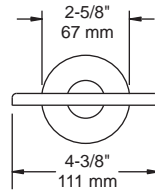

TECHNICAL DATA

Astra[®]

SOAP DISH

MATERIALS: Post: Zinc Die Cast
Dish: Plastic
Wall Plate: Steel, Zinc Plated

INSTALLATION: Mount wall plate bracket(s) per installation instructions with supplied fasteners. Slip product over wall plate(s) and tighten set screws until secure.