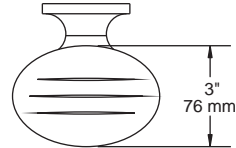

TECHNICAL DATA

Astra[®]

SOAP DISH

MATERIALS: Post: Zinc Die Cast
Dish: Plastic
Wall Plate: Steel, Zinc Plated

INSTALLATION: Mount wall plate bracket(s) per installation instructions with supplied fasteners. Slip product over wall plate(s) and tighten set screws until secure.