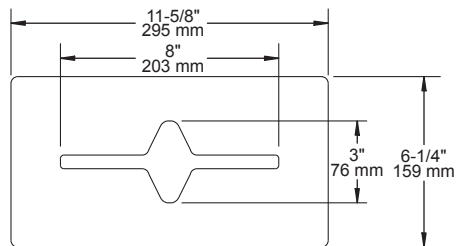

## SNAP-ON COVER - E930C

MATERIALS: Cover - Stainless Steel

SPECIFICATION: Snap-on cover shall be model \_\_\_\_\_  
(fill in model number) by Liberty Hardware® Manufacturing Corporation.