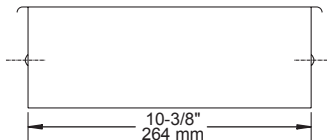

## SNAP-ON COVER - E930C

MATERIALS: Cover - Stainless Steel

SPECIFICATION: Snap-on cover shall be model \_\_\_\_\_  
(fill in model number) by Liberty Hardware® Manufacturing Corporation.