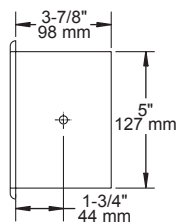

## SNAP-ON COVER - E930C

MATERIALS: Cover - Stainless Steel

SPECIFICATION: Snap-on cover shall be model \_\_\_\_\_  
(fill in model number) by Liberty Hardware® Manufacturing Corporation.