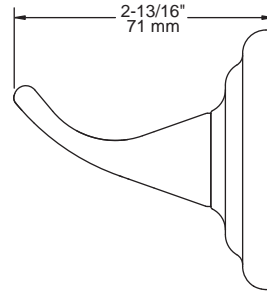

TECHNICAL DATA

Jamestown® - Easy Clip™

DOUBLE ROBE HOOK

MATERIALS: Post - Zinc Die Cast
Wall Plate - Steel, Zinc Plated

INSTALLATION: Mount wall plate bracket(s) per installation instructions with supplied fasteners. Slip product over wall plate(s) and slide down to secure.

SPECIFICATION: Surface mounted double robe hook shall be model _____
(fill in model number) by Liberty Hardware Manufacturing Corporation.