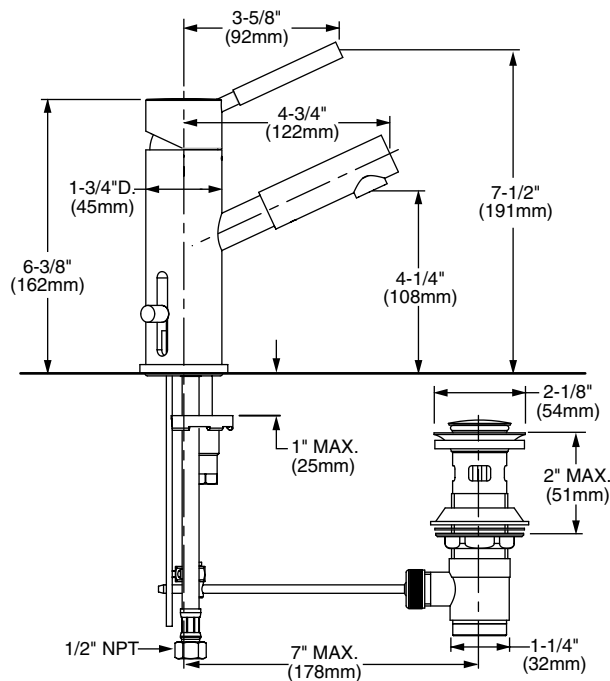

IMPORTANT: These measurements are subject to change or cancellation. No responsibility is assumed for use of superseded or voided pages.