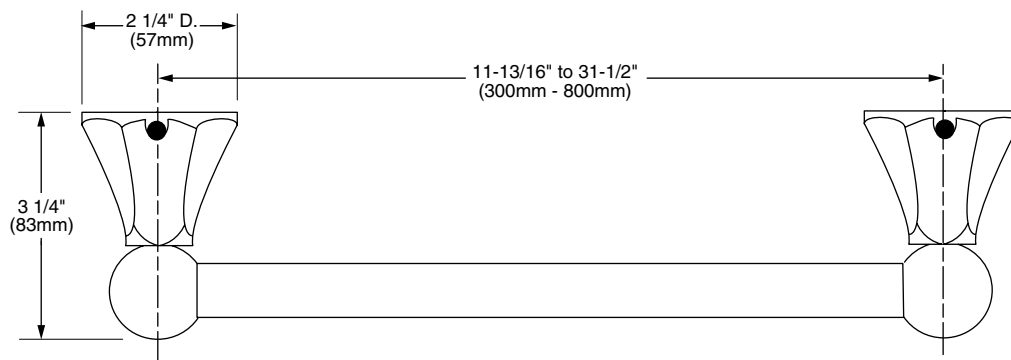

### Features:

- Solid Brass Construction
- Concealed Mounting

	Product Number
Towel Bar - 11-7/8"	018/300
Towel Bar - 18-1/8"	018/460
Towel Bar - 23-5/8"	018/600
Towel Bar - 31-1/2"	018/800

Available Finishes:	Finish Code
Polished Chrome	100
Brushed Nickel	144
Platinum Nickel	150
Diamond (PVD)	167

**IMPORTANT:** These measurements are subject to change or cancellation. No responsibility is assumed for use of superseded or voided pages.