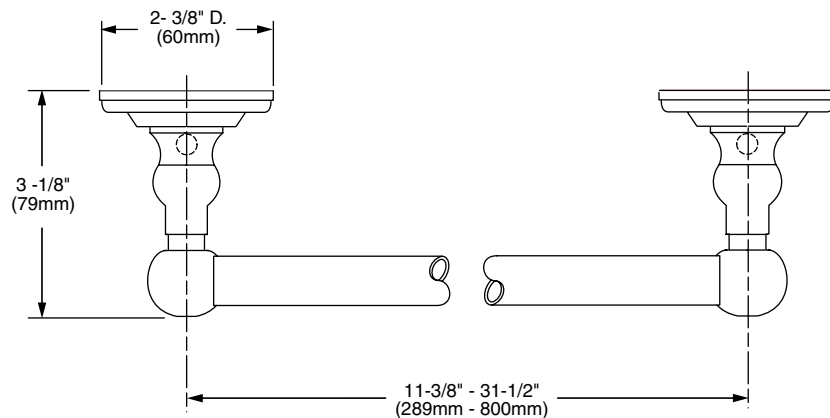

Features:

- Solid Brass Construction
- Concealed Mounting

	Product Number
Towel Bar - 11-3/8"	016/300
Towel Bar - 18-1/8"	016/460
Towel Bar - 23-5/8"	016/600
Towel Bar - 31-1/2"	016/800

Available Finishes:	Finish Code
Old Bronze	105
UltraBrass	113
Brushed Nickel	144
Platinum Nickel	150
Diamond (PVD)	167

IMPORTANT: These measurements are subject to change or cancellation. No responsibility is assumed for use of superseded or voided pages.