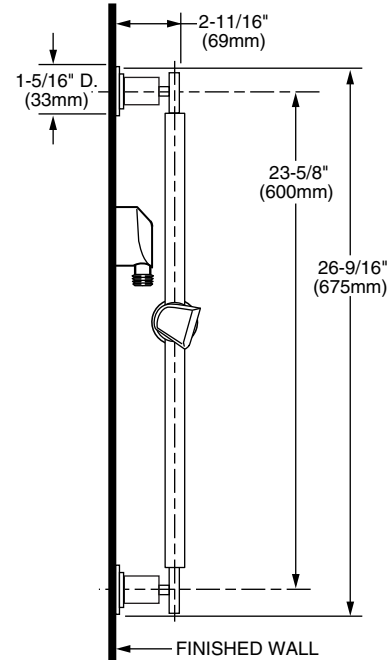

Features:

- 5 ft. (1.5m) Metal Hose
- Hand Shower includes flow restrictor
- Multi-functional and self-cleaning Hand Shower

Pictured: 826/098 Hand Shower Set on Adjustable Bar

Maximum Hand Shower Flow Rate: 2.5 gpm (9.5L/min)

Rough & Trim Options	Product Number
Hand Shower	861/007
Complete Personal Hand Shower Set - - Includes Hand Shower, Wall Elbow, Hose & Wall Bracket	826/999
Complete Personal Hand Shower Set on Adjustable Bar - -Includes Hand Shower, Wall Elbow, Hose & Adjustable Bar	826/098
Adjustable Hand Shower Bar Only	826/034

Available Finishes:	Finish Code
Polished Chrome	100
Brushed Nickel	144
Platinum Nickel	150
UltraSteel (PVD)	355

HAND SHOWER

ADJUSTABLE BAR

ROUGH-IN DIAGRAM FOR **WALL BRACKET, AND WALL ELBOW** SHOWN ON REVERSE SIDE