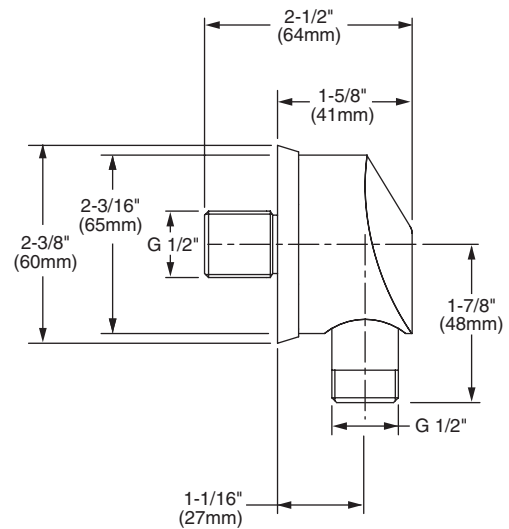

Features:

- 5 ft. (1.5m) Metal Hose
- Hand Shower includes flow restrictor
- Multi-functional and self-cleaning Hand Shower

Pictured: 826/098 Hand Shower Set on Adjustable Bar

Maximum Hand Shower Flow Rate: 2.5 gpm (9.5L/min)

Rough & Trim Options	Product Number
Hand Shower	861/007
Complete Personal Hand Shower Set - - Includes Hand Shower, Wall Elbow, Hose & Wall Bracket	826/999
Complete Personal Hand Shower Set on Adjustable Bar - -Includes Hand Shower, Wall Elbow, Hose & Adjustable Bar	826/098
Adjustable Hand Shower Bar Only	826/034

Available Finishes:	Finish Code
Polished Chrome	100
Brushed Nickel	144
Platinum Nickel	150
UltraSteel (PVD)	355

HAND SHOWER

ADJUSTABLE BAR

ROUGH-IN DIAGRAM FOR **WALL BRACKET, AND WALL ELBOW** SHOWN ON REVERSE SIDE

CODES & STANDARDS

These products meet and exceed the following codes and standards:

ASME A112.18.1

CSA B125

WALL BRACKET

WALL ELBOW

IMPORTANT: These measurements are subject to change or cancellation. No responsibility is assumed for use of superseded or voided pages.