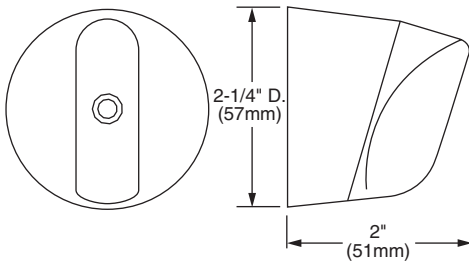

CODES & STANDARDS

These products meet and exceed the following codes and standards:

ASME A112.18.1

CSA B125

WALL BRACKET