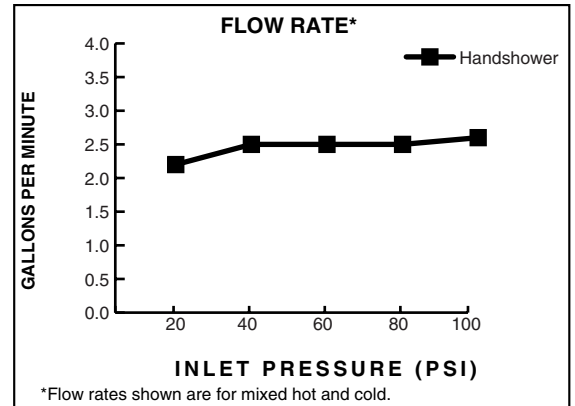

CODES & STANDARDS

These products meet and exceed the following codes and standards:

ASME A112.18.1

CSA B125

WALL BRACKET