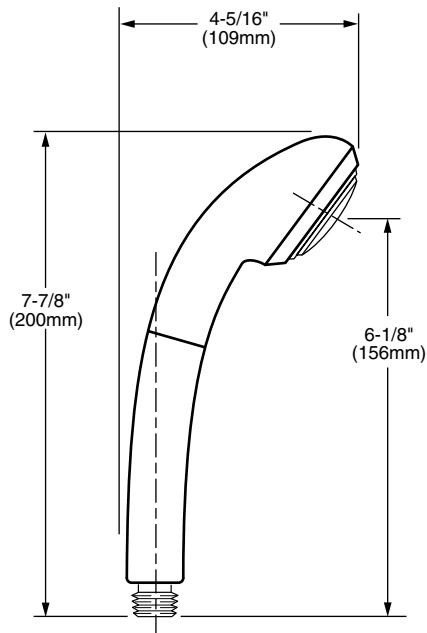

Features:

- 5 ft. (1.5m) Metal Hose
- Hand Shower includes flow restrictor
- Multi-functional and self-cleaning Hand Shower

Pictured: 826/098 Hand Shower Set on Adjustable Bar

Maximum Hand Shower Flow Rate: 2.5 gpm (9.5L/min)

Rough & Trim Options	Product Number
Hand Shower	861/007
Complete Personal Hand Shower Set - - Includes Hand Shower, Wall Elbow, Hose & Wall Bracket	826/999
Complete Personal Hand Shower Set on Adjustable Bar - -Includes Hand Shower, Wall Elbow, Hose & Adjustable Bar	826/098
Adjustable Hand Shower Bar Only	826/034

Available Finishes:	Finish Code
Polished Chrome	100
Brushed Nickel	144
Platinum Nickel	150
UltraSteel (PVD)	355

HAND SHOWER

ADJUSTABLE BAR

ROUGH-IN DIAGRAM FOR **WALL BRACKET, AND WALL ELBOW** SHOWN ON REVERSE SIDE