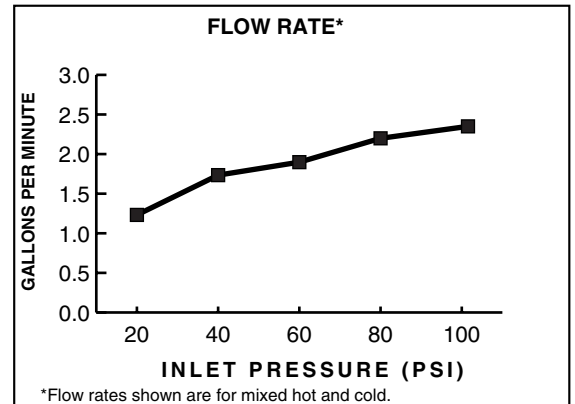

CODES & STANDARDS

These products meet and exceed the following codes and standards:

ASME A112.18.1

CSA B125

NSF 61/Section 9

Meets the American Disabilities Act Guidelines and **ANSI A117.1** Requirements for the physically challenged.

IMPORTANT: These measurements are subject to change or cancellation. No responsibility is assumed for use of superseded or voided pages.