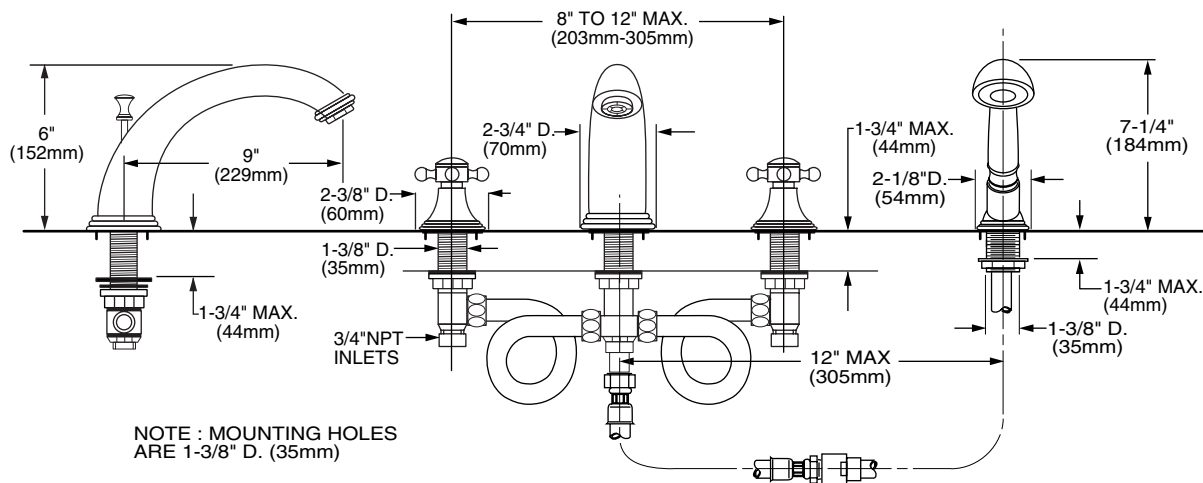

### Features:

- Cast brass spout and valves
- Ceramic disc valve cartridge
- Flexible Hose Connections for 8"-12" installations
- Available in 5 handle options
- Available with or without Hand Shower
- Hand Shower features 6-1/2 ft (2m) metal hose

**IMPORTANT:** These measurements are subject to change or cancellation. No responsibility is assumed for use of superseded or voided pages.