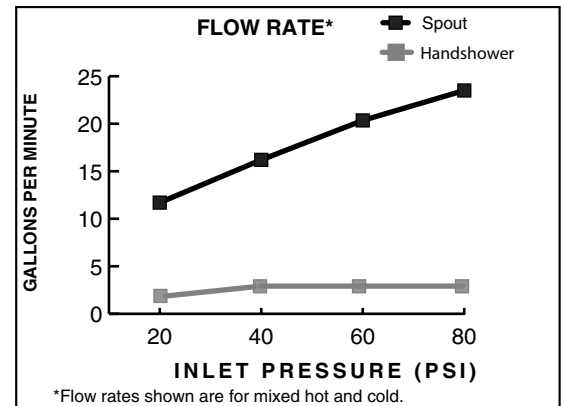

Pictured: 855/996 Roman Tub Set with Hand Shower w/ Curved Levers

Maximum Hand Shower Flow Rate: 2.5 GPM (9.5L/min)

Kit Options	Handle Type	Product Number
Roman Tub Set	Cross	855/986
Roman Tub Set	Straight Lever	855/993
Roman Tub Set	Curved Lever	855/994
Roman Tub Set	Porcelain Lever	855/987
Roman Tub Set	Crystal Lever	855/887
Roman Tub Set w/Hand Shower	Cross	855/990
Roman Tub Set w/Hand Shower	Straight Lever	855/995
Roman Tub Set w/Hand Shower	Curved Lever	855/996
Roman Tub Set w/Hand Shower	Porcelain Lever	855/999
Roman Tub Set w/Hand Shower	Crystal Lever	855/899

**IMPORTANT:** These measurements are subject to change or cancellation. No responsibility is assumed for use of superseded or voided pages.