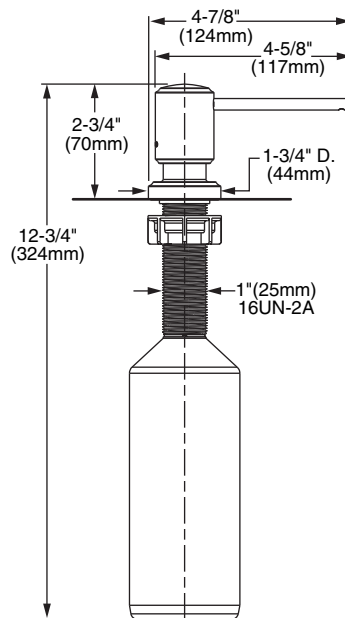

Features:

- 4" spout provides greater reach
- Large 19oz. bottle capacity
- Available in JADO Kitchen finishes
- Top fill with sealed shroud
- Dezincified brass protects against aggressive components of soap

	Product Number
Contemporary Soap Dispenser	800/702

Available Finishes:	Finish Code
Polished Chrome	100
Old Bronze	105
Brushed Nickel	144
UltraSteel (PVD)	355

IMPORTANT: These measurements are subject to change or cancellation. No responsibility is assumed for use of superseded or voided pages.