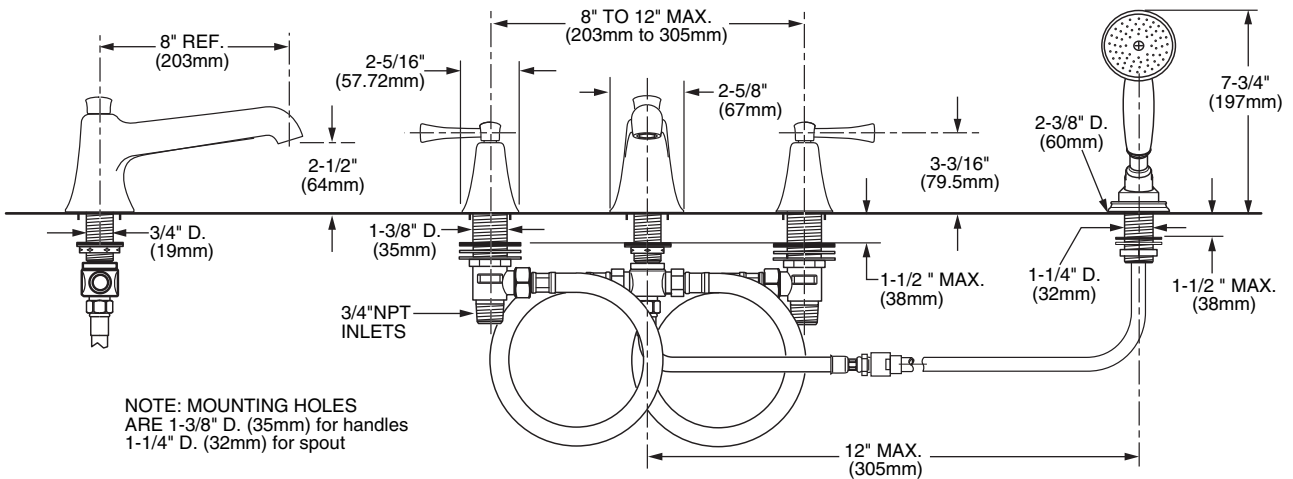

Features:

- Cast Brass spout and valves
- Ceramic disc valve cartridge
- Flexible hose connection for 8" - 12" installations
- Available with or without hand shower
- Handle body to be one piece
- Handles with hidden attachment screws
- Hand shower features 6-1/2 ft (2m) metal hose

Pictured: 820/084 Roman Tub Set with Hand Shower

Maximum Hand Shower Flow Rate: 2.5 GPM (9.5L/min)

	Handle Type	Product Number
Roman Tub Set	Lever	820/083
Roman Tub Set with Hand Shower	Lever	820/084

Available Finishes:	Finish Code
Polished Chrome	100
Old Bronze	105
Brushed Nickel	144
Platinum Nickel	150