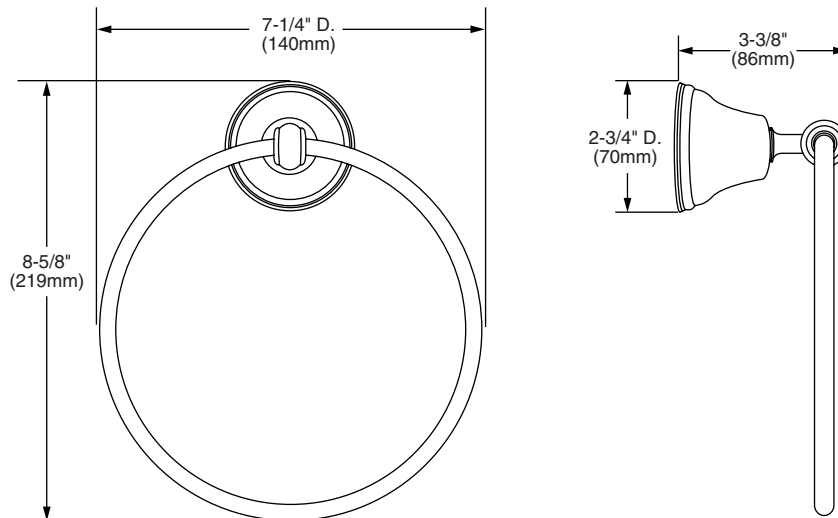

**Features:**

- Solid Brass Construction
- Concealed Mounting

	Product Number
Towel Ring	038/150

Available Finishes:	Finish Code
Polished Chrome	100
Brushed Nickel	144
Diamond (PVD)	167

**IMPORTANT:** These measurements are subject to change or cancellation. No responsibility is assumed for use of superseded or voided pages.