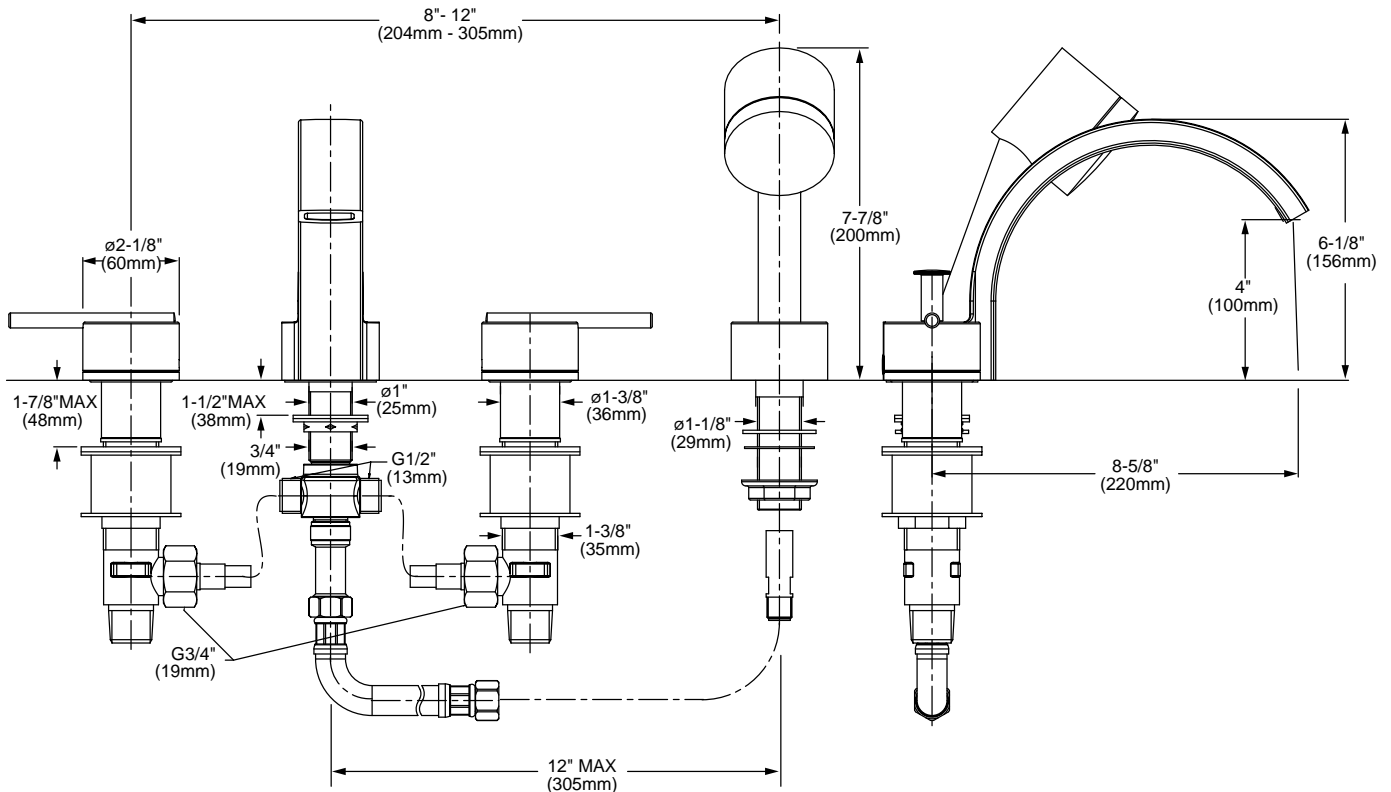

Features:

- European Minimalist Design
- Cast brass spout and valves
- Ceramic disc valve cartridge
- Multi-functional hand shower
- Hand shower features 5 ft. (1.5m) metal hose

Maximum Flow Rate: 2.2 GPM (8.3L/min)

Kit Options	Product Number	
Glance Roman Tub Set	831/083	
Glance Roman Tub Set w/Hand Shower	831/084	

Available Finishes:	
Polished Chrome	100
Platinum Nickel	150

IMPORTANT: These Measurements are subject to change or cancellation. No responsibility is assumed for use of superseded or voided pages.