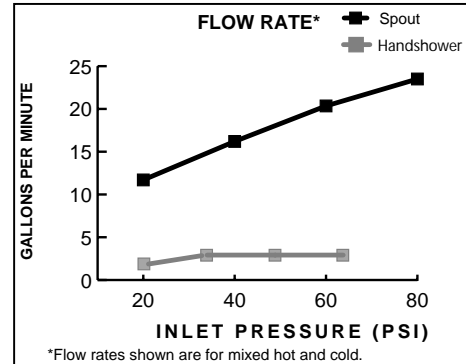

CODES & STANDARDS

These products meet and exceed the following codes and standards:

ASME A112.18.1

CSA B125

Meets the American Disabilities Act Guidelines and **ANSI A117.1** Requirements for the physically challenged.

IMPORTANT: These Measurements are subject to change or cancellation. No responsibility is assumed for use of superseded or voided pages.