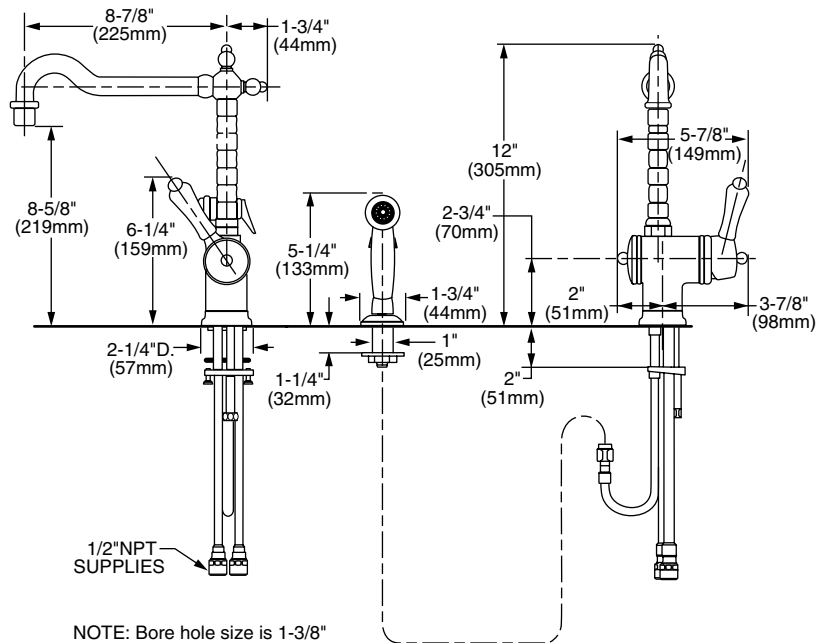

Features:

- Ceramic disc valve cartridge
- 8-7/8" Swing Spout
- All metal Side Spray available
- Available with and without Side Spray
- Optional coverplate available separately

Pictured: 850/860 Single Lever Kitchen Faucet with Side Spray

Maximum Flow Rate: 2.2 GPM (8.3L/min)

	Handle Type	Product Number
Single Lever Kitchen Faucet	Lever	850/800
Single Lever Kitchen Faucet with Side Spray	Lever	850/860
10" Cover Plate - 1-Hole		874/022

Available Finishes:	Finish Code
Polished Chrome	100
Old Bronze	105
Antique Copper	106
Brushed Nickel	144
Diamond (PVD)	167
UltraSteel (PVD)	355
Antique Nickel	444

IMPORTANT: These measurements are subject to change or cancellation. No responsibility is assumed for use of superseded or voided pages.

CODES & STANDARDS

These products meet and exceed the following codes and standards: