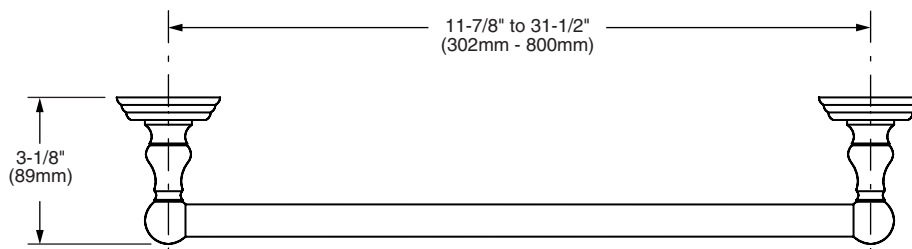

Features:

- Solid Brass Construction
- Concealed Mounting

	Product Number
Towel Bar - 11-7/8"	033/300
Towel Bar - 18-1/8"	033/460
Towel Bar - 23-5/8"	033/600
Towel Bar - 31-1/2"	033/800

Available Finishes:	Finish Code
Polished Chrome	100
Old Bronze	105
UltraBrass	113
Brushed Nickel	144
Silver Nickel/Gold	149
Platinum Nickel	150
Diamond (PVD)	167
Brushed Nickel/Gold	194

IMPORTANT: These measurements are subject to change or cancellation. No responsibility is assumed for use of superseded or voided pages.