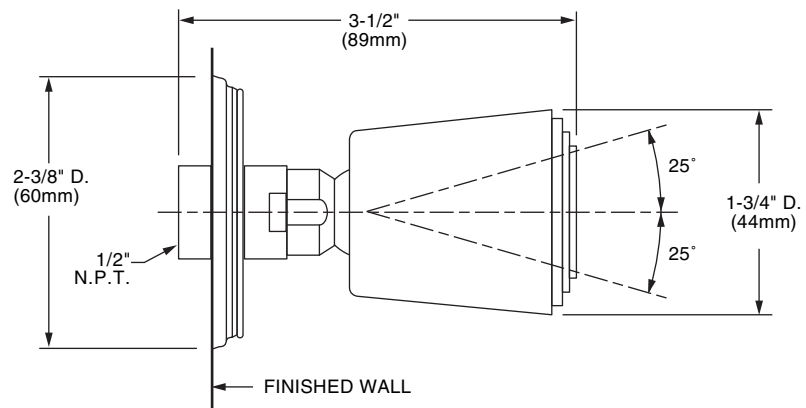

### Features:

- Adjustable head
- 1/2" NPT

Maximum Flow Rate: 2.5 GPM (9.5L/min)

	Product Number
Body Spray	842/007

Available Finishes:	Finish Code
Polished Chrome	100
Old Bronze	105
Brushed Nickel	144
Platinum Nickel	150
Antique Nickel	444

**IMPORTANT:** These measurements are subject to change or cancellation. No responsibility is assumed for use of superseded or voided pages.