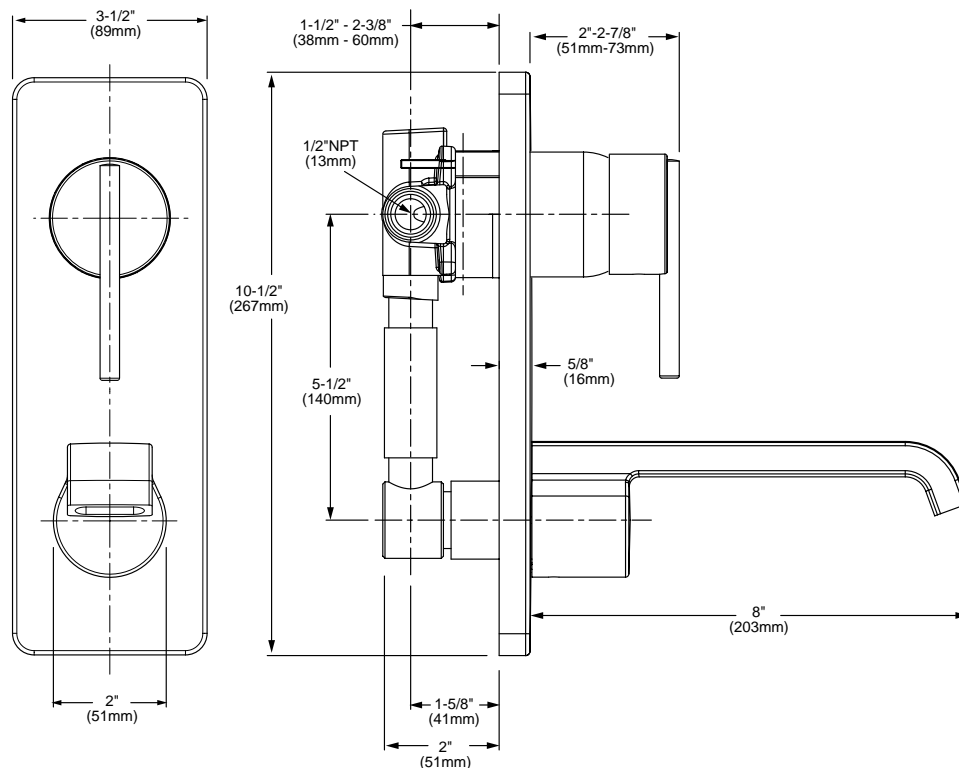

Features:

- European Minimalist Design
- Cast brass spout and valves
- Ceramic disc valve cartridge

Maximum Flow Rate: 2.2 GPM (8.3L/min)

Kit Options	Product Number
Glance Single Lever Wall Mount Faucet (includes Rough & Trim)	831/075

Rough & Trim Options	Product Number
Trim Only	831/074
Rough Only	865/006/191

Available Finishes:	
Polished Chrome	100
Platinum Nickel	150

IMPORTANT: These Measurements are subject to change or cancellation. No responsibility is assumed for use of superseded or voided pages.