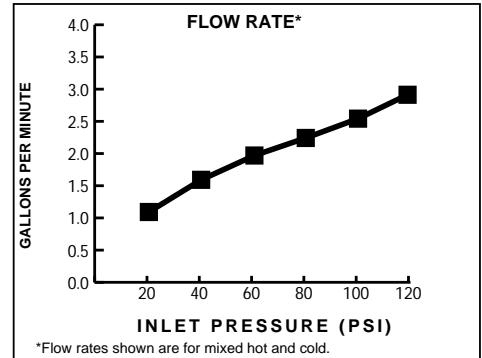

CODES & STANDARDS

These products meet and exceed the following codes and standards:

ASME A112.18.1

CSA B125

NSF 61/Section 9

Meets the American Disabilities Act Guidelines and **ANSI A117.1** Requirements for the physically challenged.

IMPORTANT: These Measurements are subject to change or cancellation. No responsibility is assumed for use of superseded or voided pages.