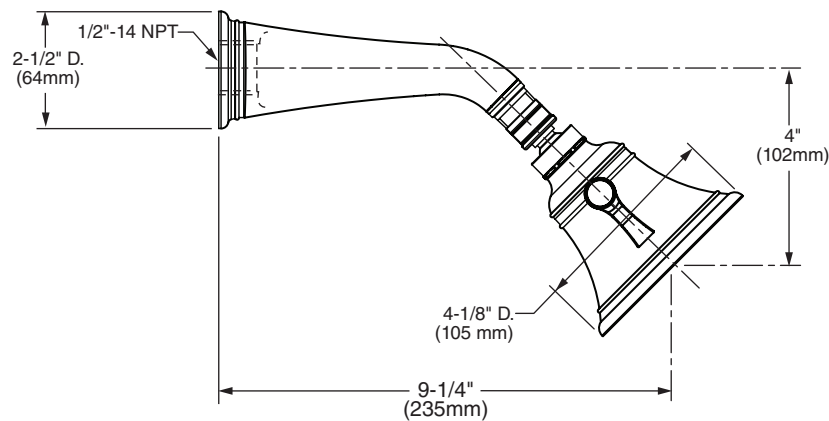

Features:

- Traditional and authentic design
- Compliments the Hatteras® and Savina® collections
- Adjustable spray from soft to needle spray
- Includes Arm and Flange
- 1/2" NPT
- Maximum Showerhead Flow Rate: 2.5 GPM (9.5L/min)
- Low Flow 2.0 GPM (7.6L/min) models* are CALGreen compliant

Description	Product Number	Available Finishes	Finish Code
Adjustable Showerhead	842/O83	Polished Chrome	100
Adjustable Showerhead - Low Flow*	842/O83M	Brushed Nickel	144
		Platinum Nickel	150

IMPORTANT: These measurements are subject to change or cancellation. No responsibility is assumed for use of superseded or voided pages.