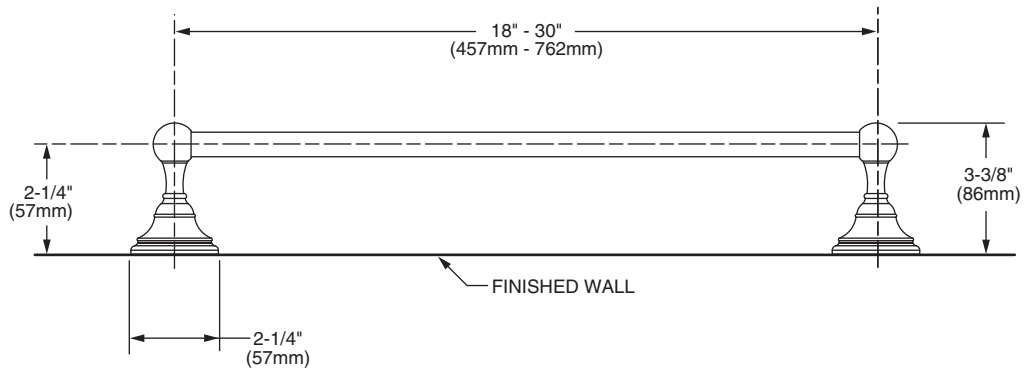

### Features:

- Solid Brass Construction
- Concealed Mounting

	Product Number
Towel Bar - 18"	042/460
Towel Bar - 24"	042/600
Towel Bar - 30"	042/800

Available Finishes:	Finish Code
Polished Chrome	100
Old Bronze	105
Brushed Nickel	144
Platinum Nickel	150
Antique Nickel	444

**IMPORTANT:** These measurements are subject to change or cancellation. No responsibility is assumed for use of superseded or voided pages.