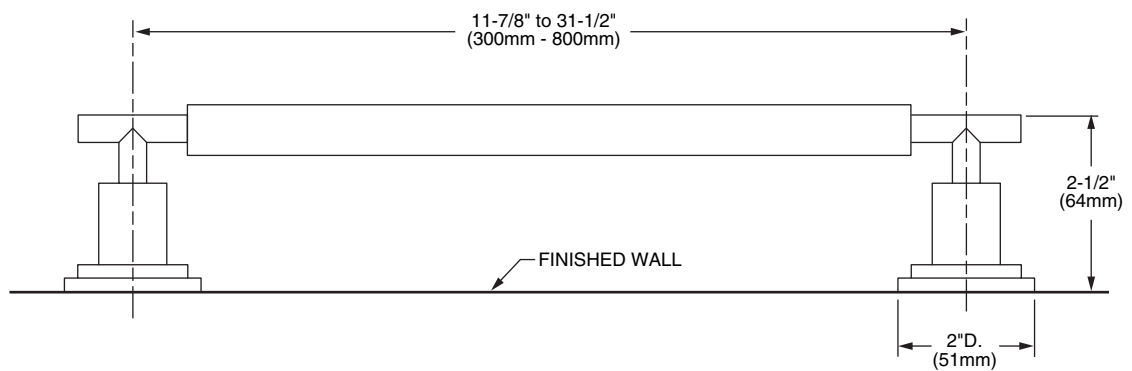

Features:

- Solid Brass Construction
- Concealed Mounting

	Product Number
Towel Bar - 11-7/8"	026/300
Towel Bar - 18-1/8"	026/460
Towel Bar - 23-5/8"	026/600

Available Finishes:	Finish Code
Polished Chrome	100
Brushed Nickel	144
Platinum Nickel	150
UltraSteel (PVD)	355

IMPORTANT: These measurements are subject to change or cancellation. No responsibility is assumed for use of superseded or voided pages.