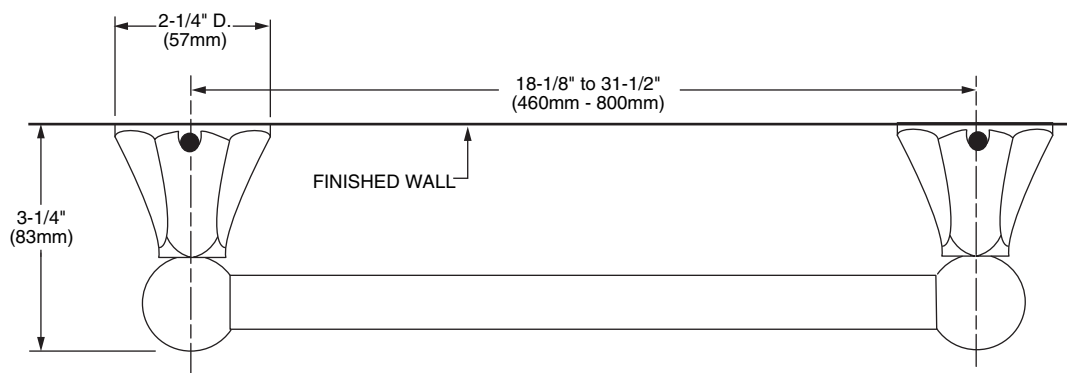

Features:

- Solid Brass Construction
- Concealed Mounting

	Product Number
Towel Bar - 18-1/8"	018/460
Towel Bar - 23-5/8"	018/600
Towel Bar - 31-1/2"	018/800

Available Finishes:	Finish Code
Polished Chrome	100
Brushed Nickel	144
Platinum Nickel	150

IMPORTANT: These measurements are subject to change or cancellation. No responsibility is assumed for use of superseded or voided pages.