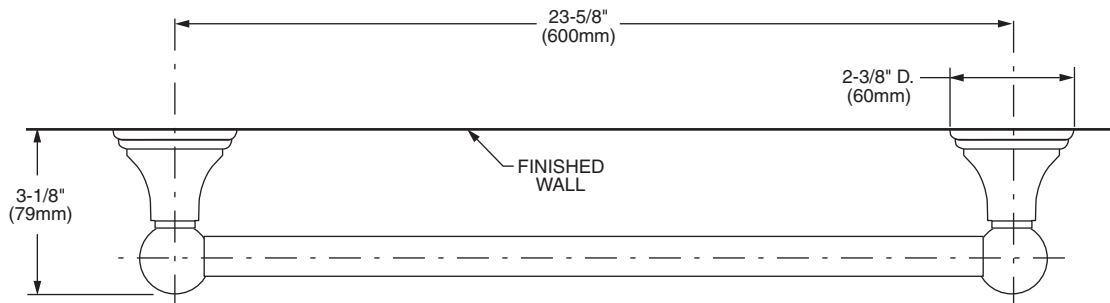

### Features:

- Solid Brass Construction
- Concealed Mounting

Description	Product Number	Available Finishes	Finish Code
Towel Bar - 23-5/8"	508/600	Polished Chrome	100
		Brushed Nickel	144
		Platinum Nickel	150

IMPORTANT: These measurements are subject to change or cancellation. No responsibility is assumed for use of superseded or voided pages.