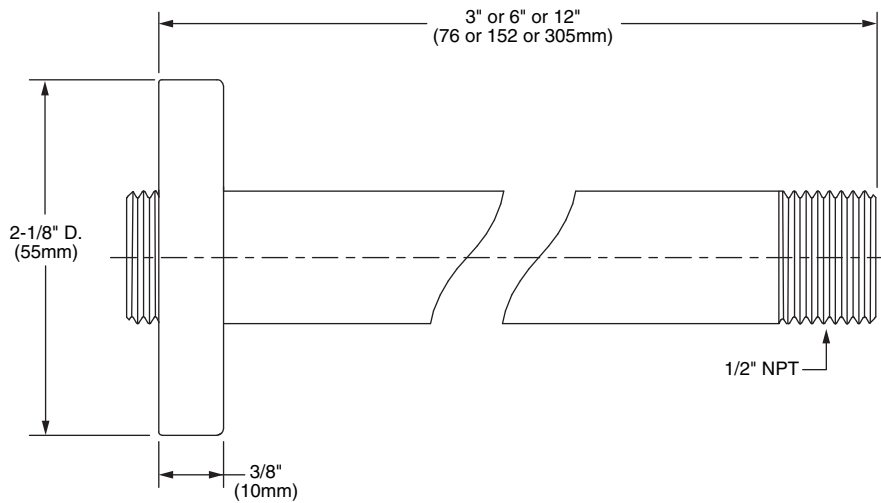

Features:

- 1/2" NPT
- Brass Construction

	Product Number
3" Shower Arm	860/903
6" Shower Arm	860/906
12" Shower Arm	860/912

Available Finishes:	Finish Code
Polished Chrome	100
Old Bronze	105
Gold	109
Brushed Nickel	144
Platinum Nickel	150
Diamond (PVD)	167
UltraSteel (PVD)	355
Antique Nickel	444

IMPORTANT: These measurements are subject to change or cancellation. No responsibility is assumed for use of superseded or voided pages.