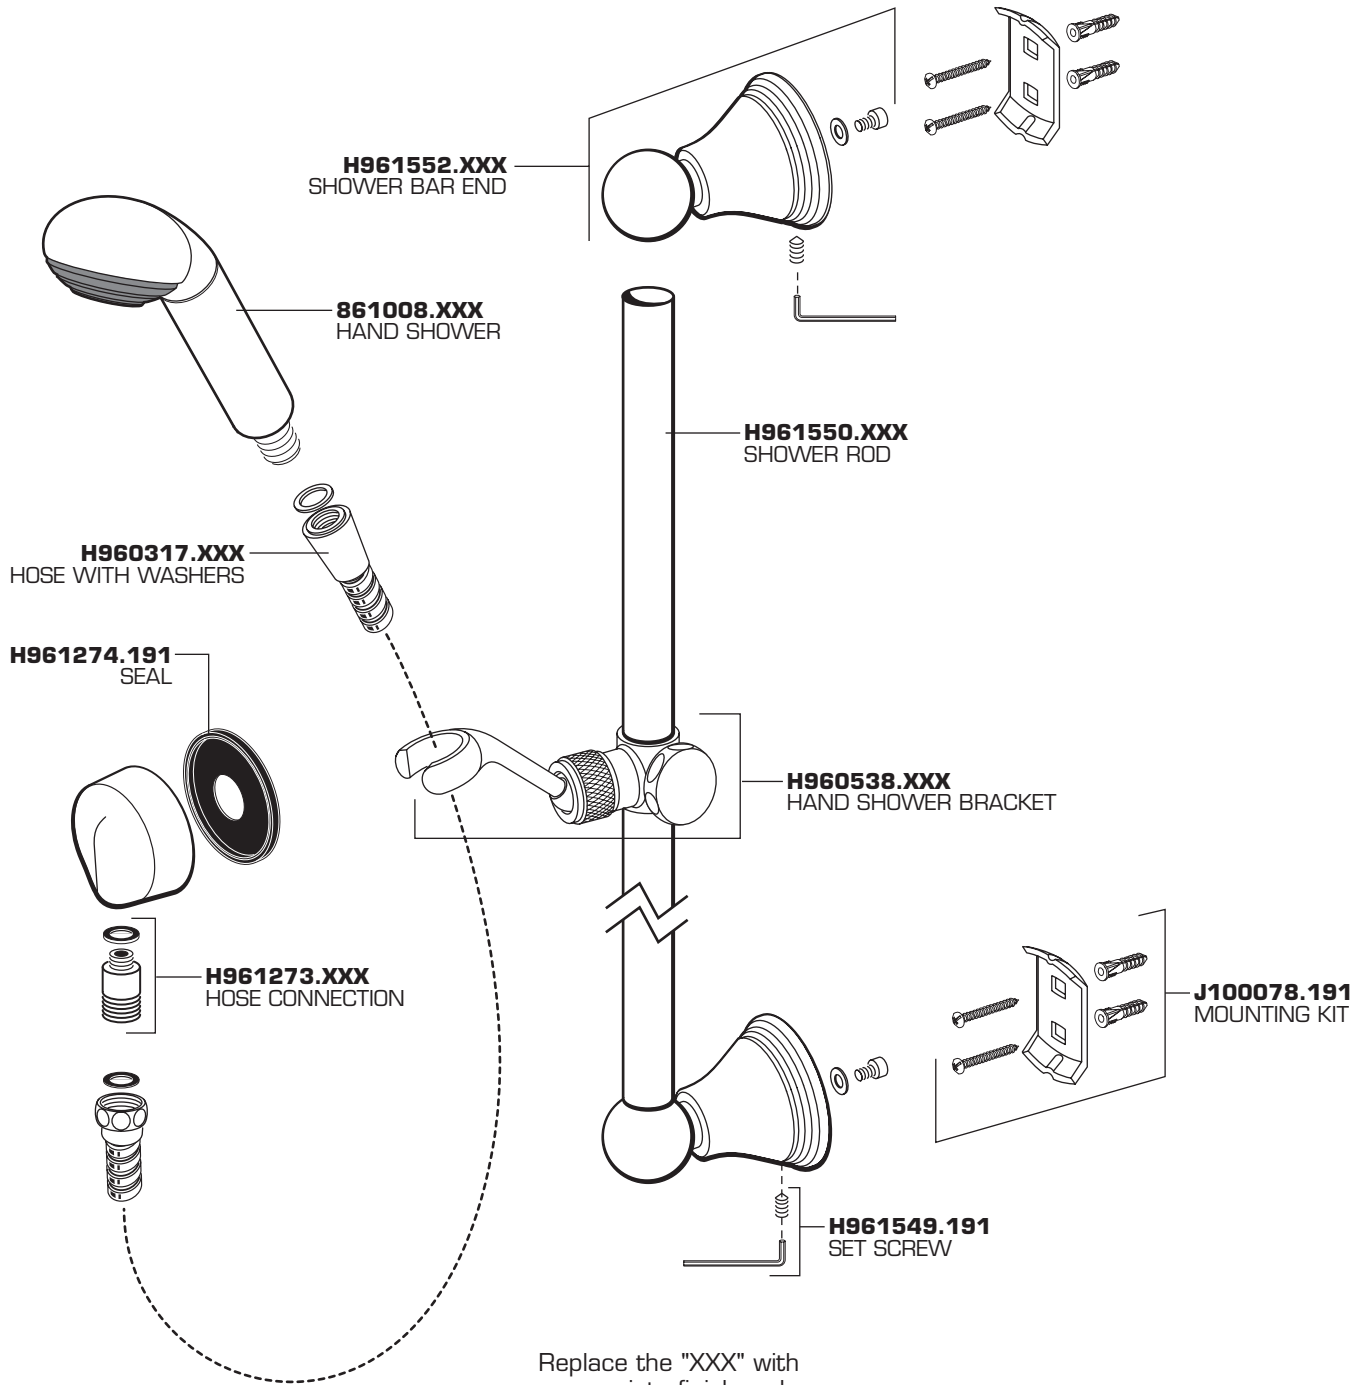

JADO

Classic Personal Hand Shower with Adjustable Wall Mounted Bar

MODEL NUMBERS

859/928/...

Replace the "XXX" with
appropriate finish code

POLISHED CHROME	100
BRUSHED NICKEL	144
PLATINUM NICKEL	150