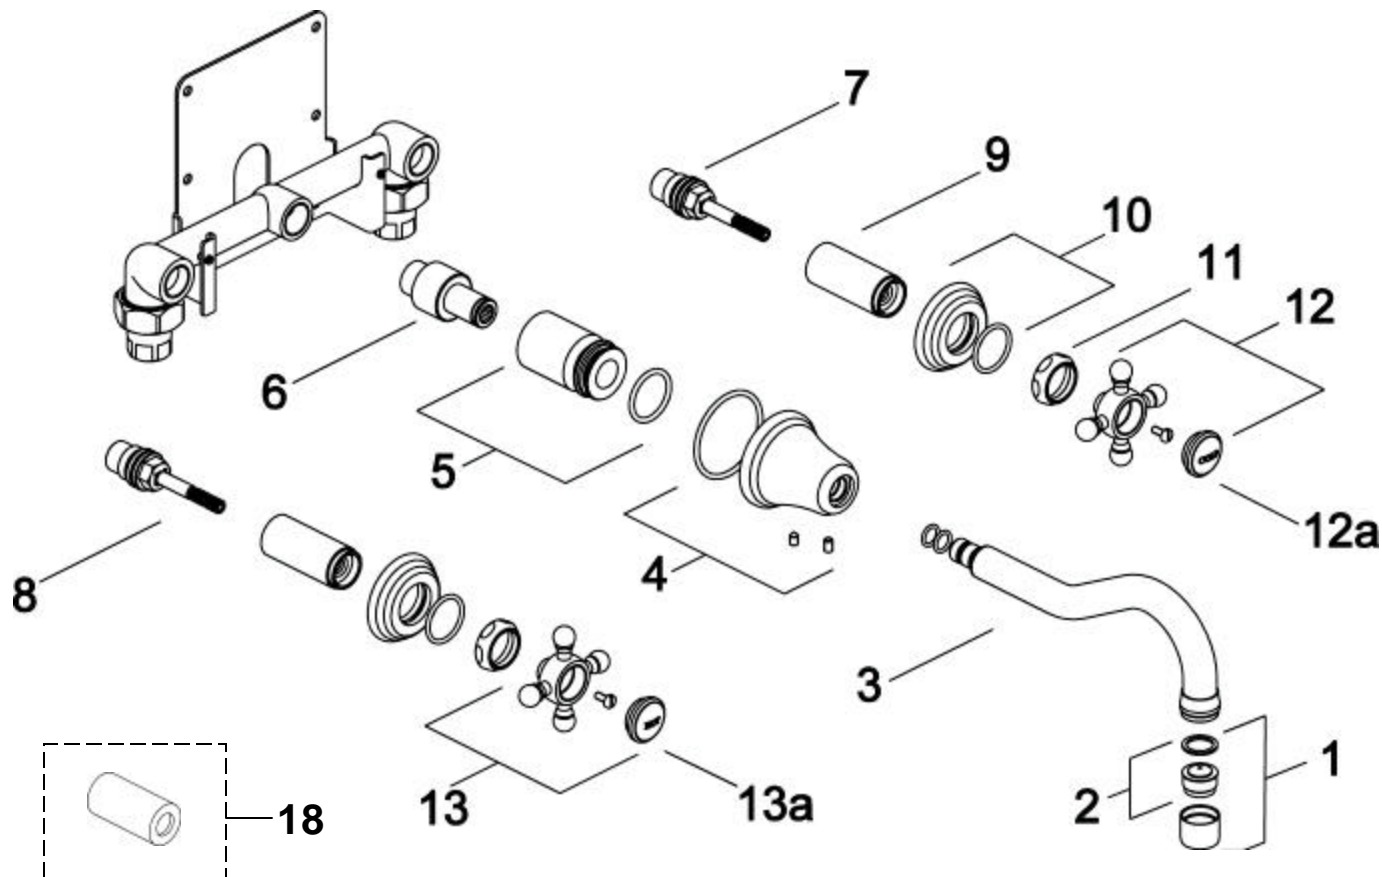

Victorian

Wall Mounted Lavatory Set

853/138/... 853/148/... 853/158/... 853/168/... 853/178/...

JADO

| Pos. | Part No. | Description |
|------|-----------------|---------------------------------------|
| 1 | 013/600/063/XXX | Aerator assembly |
| 2 | 013/600/181/999 | Cascade |
| 3 | 013/600/310/XXX | Spout |
| 4 | 013/600/311/XXX | Rosette |
| 5 | 013/600/312/999 | Adapter |
| 6 | 013/600/220/999 | Acceptance |
| 7 | 013/293/000/999 | Cartridge 1/2" (clockwise on) |
| 8 | 013/294/000/999 | Cartridge 1/2" (counter clockwise on) |
| 9 | 013/600/313/XXX | Extension sleeve for cross handle |
| 10 | 010/319/000/XXX | Rosette |
| 11 | 013/600/314/XXX | Hood |
| 12 | 013/600/059/XXX | Cross handle set cold |
| 12a | 013/291/010/XXX | Handle cap cold |
| 13 | 013/600/066/XXX | Cross handle set hot |
| 13a | 013/292/010/XXX | Handle cap hot |
| 14 | 010/388/000/XXX | Straight lever |
| 15 | 010/386/000/XXX | Curved lever right |
| 15a | 010/387/000/XXX | Curved lever left |
| 16 | 010/389/000/XXX | Porcelain lever |
| 17 | 010/767/000/XXX | Crystal lever |
| 18 | 013/600/315/XXX | Extension sleeve for lever |