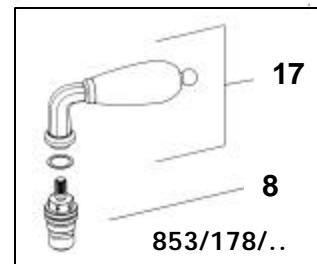

Victorian

Wall Mounted Lavatory Set

853/138/... 853/148/... 853/158/... 853/168/... 853/178/...

JADO

| Pos. | Part No. | Description |
|------|-----------------|---------------------------------------|
| 1 | 013/600/063/XXX | Aerator assembly |
| 2 | 013/600/181/999 | Cascade |
| 3 | 013/600/310/XXX | Spout |
| 4 | 013/600/311/XXX | Rosette |
| 5 | 013/600/312/999 | Adapter |
| 6 | 013/600/220/999 | Acceptance |
| 7 | 013/293/000/999 | Cartridge 1/2" (clockwise on) |
| 8 | 013/294/000/999 | Cartridge 1/2" (counter clockwise on) |
| 9 | 013/600/313/XXX | Extension sleeve for cross handle |
| 10 | 010/319/000/XXX | Rosette |
| 11 | 013/600/314/XXX | Hood |
| 12 | 013/600/059/XXX | Cross handle set cold |
| 12a | 013/291/010/XXX | Handle cap cold |
| 13 | 013/600/066/XXX | Cross handle set hot |
| 13a | 013/292/010/XXX | Handle cap hot |
| 14 | 010/388/000/XXX | Straight lever |
| 15 | 010/386/000/XXX | Curved lever right |
| 15a | 010/387/000/XXX | Curved lever left |
| 16 | 010/389/000/XXX | Porcelain lever |
| 17 | 010/767/000/XXX | Crystal lever |
| 18 | 013/600/315/XXX | Extension sleeve for lever |