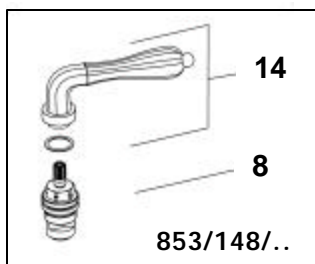

Victorian

Wall Mounted Lavatory Set

853/138/... 853/148/... 853/158/... 853/168/... 853/178/...

JADO

| Pos. | Part No. | Description |
|------|-----------------|---------------------------------------|
| 1 | 013/600/063/XXX | Aerator assembly |
| 2 | 013/600/181/999 | Cascade |
| 3 | 013/600/310/XXX | Spout |
| 4 | 013/600/311/XXX | Rosette |
| 5 | 013/600/312/999 | Adapter |
| 6 | 013/600/220/999 | Acceptance |
| 7 | 013/293/000/999 | Cartridge 1/2" (clockwise on) |
| 8 | 013/294/000/999 | Cartridge 1/2" (counter clockwise on) |
| 9 | 013/600/313/XXX | Extension sleeve for cross handle |
| 10 | 010/319/000/XXX | Rosette |
| 11 | 013/600/314/XXX | Hood |
| 12 | 013/600/059/XXX | Cross handle set cold |
| 12a | 013/291/010/XXX | Handle cap cold |
| 13 | 013/600/066/XXX | Cross handle set hot |
| 13a | 013/292/010/XXX | Handle cap hot |
| 14 | 010/388/000/XXX | Straight lever |
| 15 | 010/386/000/XXX | Curved lever right |
| 15a | 010/387/000/XXX | Curved lever left |
| 16 | 010/389/000/XXX | Porcelain lever |
| 17 | 010/767/000/XXX | Crystal lever |
| 18 | 013/600/315/XXX | Extension sleeve for lever |