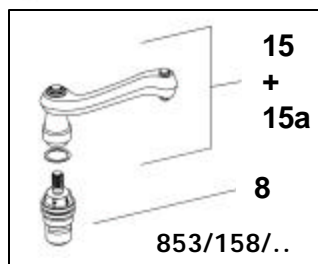

Victorian

Wall Mounted Lavatory Set

853/138/... 853/148/... 853/158/... 853/168/... 853/178/...

JADO

| Pos. | Part No. | Description |
|------|-----------------|---------------------------------------|
| 1 | 013/600/063/XXX | Aerator assembly |
| 2 | 013/600/181/999 | Cascade |
| 3 | 013/600/310/XXX | Spout |
| 4 | 013/600/311/XXX | Rosette |
| 5 | 013/600/312/999 | Adapter |
| 6 | 013/600/220/999 | Acceptance |
| 7 | 013/293/000/999 | Cartridge 1/2" (clockwise on) |
| 8 | 013/294/000/999 | Cartridge 1/2" (counter clockwise on) |
| 9 | 013/600/313/XXX | Extension sleeve for cross handle |
| 10 | 010/319/000/XXX | Rosette |
| 11 | 013/600/314/XXX | Hood |
| 12 | 013/600/059/XXX | Cross handle set cold |
| 12a | 013/291/010/XXX | Handle cap cold |
| 13 | 013/600/066/XXX | Cross handle set hot |
| 13a | 013/292/010/XXX | Handle cap hot |
| 14 | 010/388/000/XXX | Straight lever |
| 15 | 010/386/000/XXX | Curved lever right |
| 15a | 010/387/000/XXX | Curved lever left |
| 16 | 010/389/000/XXX | Porcelain lever |
| 17 | 010/767/000/XXX | Crystal lever |
| 18 | 013/600/315/XXX | Extension sleeve for lever |