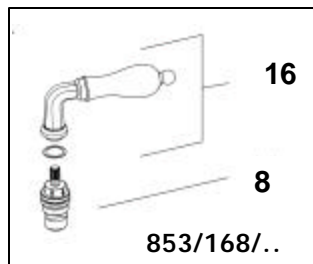

Victorian

Wall Mounted Lavatory Set

853/138/... 853/148/... 853/158/... 853/168/... 853/178/...

JADO

| Pos. | Part No. | Description |
|------|-----------------|---------------------------------------|
| 1 | 013/600/063/XXX | Aerator assembly |
| 2 | 013/600/181/999 | Cascade |
| 3 | 013/600/310/XXX | Spout |
| 4 | 013/600/311/XXX | Rosette |
| 5 | 013/600/312/999 | Adapter |
| 6 | 013/600/220/999 | Acceptance |
| 7 | 013/293/000/999 | Cartridge 1/2" (clockwise on) |
| 8 | 013/294/000/999 | Cartridge 1/2" (counter clockwise on) |
| 9 | 013/600/313/XXX | Extension sleeve for cross handle |
| 10 | 010/319/000/XXX | Rosette |
| 11 | 013/600/314/XXX | Hood |
| 12 | 013/600/059/XXX | Cross handle set cold |
| 12a | 013/291/010/XXX | Handle cap cold |
| 13 | 013/600/066/XXX | Cross handle set hot |
| 13a | 013/292/010/XXX | Handle cap hot |
| 14 | 010/388/000/XXX | Straight lever |
| 15 | 010/386/000/XXX | Curved lever right |
| 15a | 010/387/000/XXX | Curved lever left |
| 16 | 010/389/000/XXX | Porcelain lever |
| 17 | 010/767/000/XXX | Crystal lever |
| 18 | 013/600/315/XXX | Extension sleeve for lever |