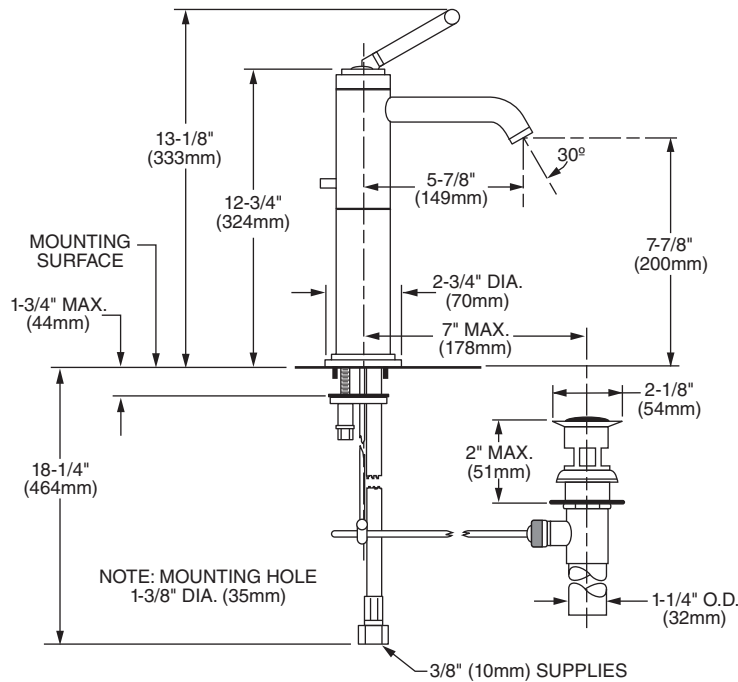

### Features:

- Cast brass spout and body
- For use with above counter china and vessels
- 5-7/8" spout
- Includes 1-1/4" drain assembly
- Lead Free - Faucet contains  $\leq 0.25\%$  total lead content by weighted volume
- Maximum Flow Rate: 1.5 GPM (5.7L/min)

	Handle Type	Product Number
Vessel Monoblock Faucet	Lever	826/701

Available Finishes:	Finish Code
Polished Chrome	100
Brushed Nickel	144
Platinum Nickel	150
UltraSteel (PVD)	355

**IMPORTANT:** These measurements are subject to change or cancellation. No responsibility is assumed for use of superseded or voided pages.