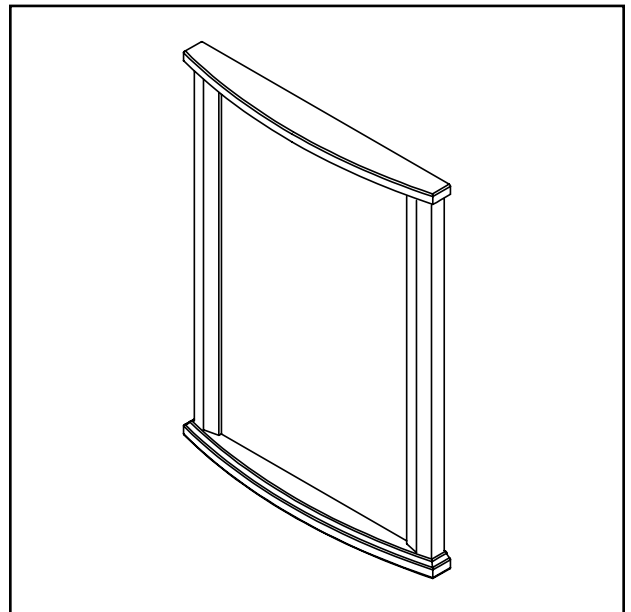

**DECOLAV®**

**SPEC SHEET**  
**9715 SERIES**

**PRODUCT DESCRIPTION**

9715 Series 24" Wall Mirror

- Available in Antique White (AWH) or Mahogany (MMG) Finish
- Includes Wall Cleat For Easy Installation

**PRODUCT MEASUREMENTS**

- Width: 24"
- Depth: 3.25"
- Height: 32"

**RECOMMENDED ACCESSORIES**

- 5252 Vanity
- 5253 Wall Cabinet

**ROUGHING-IN DIMENSIONS**

Please Note: All drawings contain the necessary measurements which are subject to standard industry tolerances. They are stated in inches and are non-binding. Exact measurements, in particular for customized installation scenarios, can only be taken from the finished product.