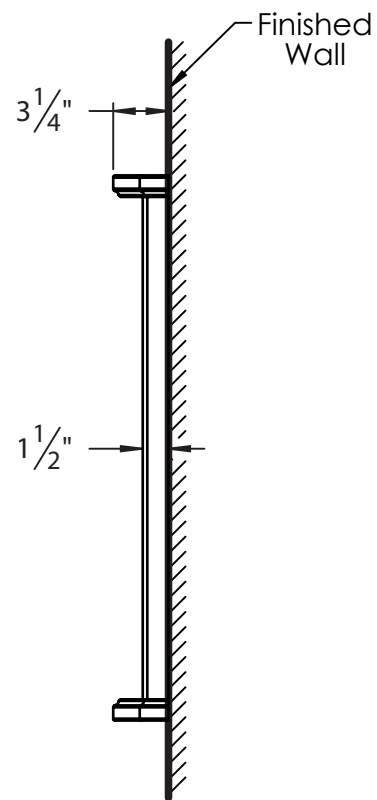

**DECOLAV®**

**SPEC SHEET**  
**9715 SERIES**

**PRODUCT DESCRIPTION**

9715 Series 24" Wall Mirror

- Available in Antique White (AWH) or Mahogany (MMG) Finish
- Includes Wall Cleat For Easy Installation

**PRODUCT MEASUREMENTS**

- Width: 24"
- Depth: 3.25"
- Height: 32"

**RECOMMENDED ACCESSORIES**

- 5252 Vanity
- 5253 Wall Cabinet

**ROUGHING-IN DIMENSIONS**

Please Note: All drawings contain the necessary measurements which are subject to standard industry tolerances. They are stated in inches and are non-binding. Exact measurements, in particular for customized installation scenarios, can only be taken from the finished product.

FRONT VIEW

SIDE VIEW