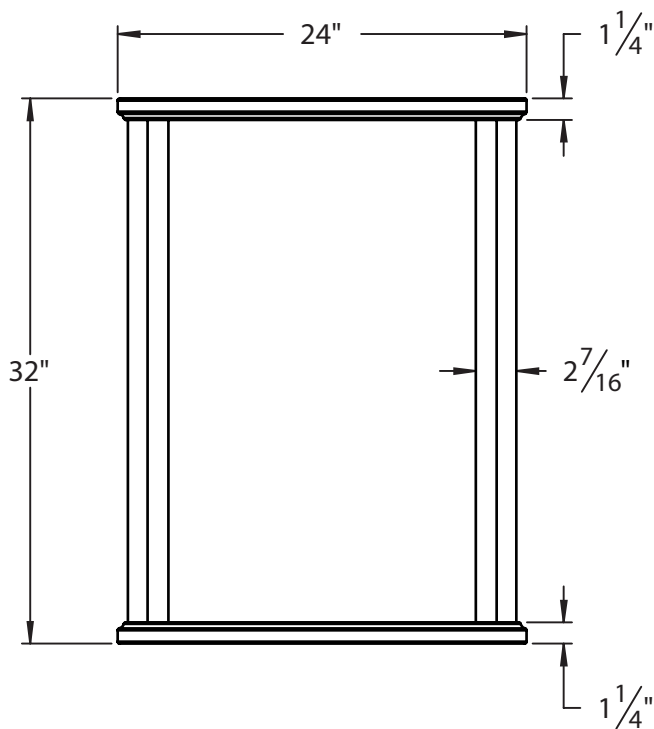

**DECOLAV®**

**SPEC SHEET**  
**9715 SERIES**

**PRODUCT DESCRIPTION**

9715 Series 24" Wall Mirror

- Available in Antique White (AWH) or Mahogany (MMG) Finish
- Includes Wall Cleat For Easy Installation

**PRODUCT MEASUREMENTS**

- Width: 24"
- Depth: 3.25"
- Height: 32"

**RECOMMENDED ACCESSORIES**

- 5252 Vanity
- 5253 Wall Cabinet

**ROUGHING-IN DIMENSIONS**

Please Note: All drawings contain the necessary measurements which are subject to standard industry tolerances. They are stated in inches and are non-binding. Exact measurements, in particular for customized installation scenarios, can only be taken from the finished product.

FRONT VIEW

SIDE VIEW