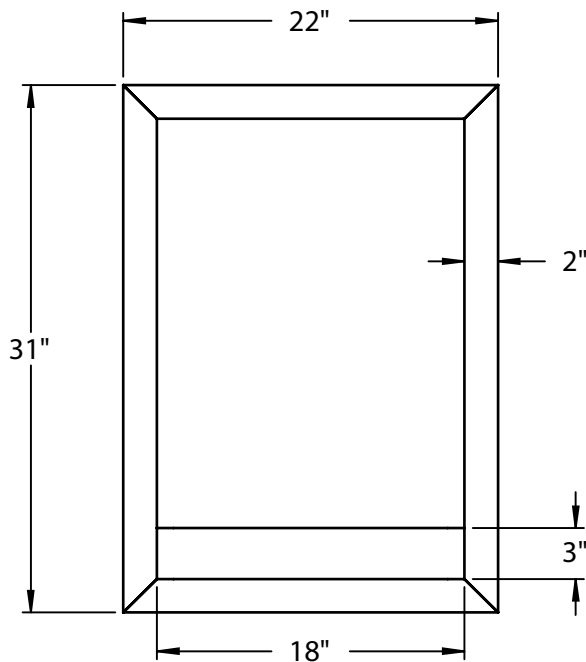

PRODUCT DESCRIPTION

9745 Series 22" Wall Mirror

- Available in Espresso (ESP) or Cherry (CW) Finish
- Integrated Storage Shelf

PRODUCT MEASUREMENTS

- Width: 22"
- Depth: 2"
- Height: 31"

RECOMMENDED ACCESSORIES

- 5645 Vanity

ROUGHING-IN DIMENSIONS

Please Note: All drawings contain the necessary measurements which are subject to standard industry tolerances. They are stated in inches and are non-binding. Exact measurements, in particular for customized installation scenarios, can only be taken from the finished product.

FRONT VIEW

SIDE VIEW