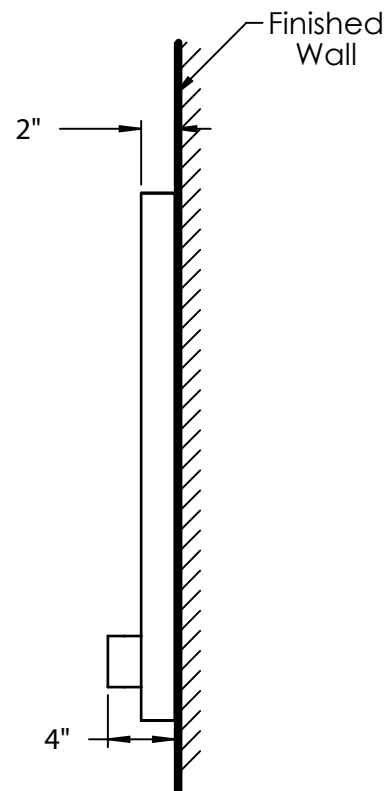

PRODUCT DESCRIPTION

9745 Series 22" Wall Mirror

- Available in Espresso (ESP) or Cherry (CW) Finish
- Integrated Storage Shelf

PRODUCT MEASUREMENTS

- Width: 22"
- Depth: 2"
- Height: 31"

RECOMMENDED ACCESSORIES

- 5645 Vanity

ROUGHING-IN DIMENSIONS

Please Note: All drawings contain the necessary measurements which are subject to standard industry tolerances. They are stated in inches and are non-binding. Exact measurements, in particular for customized installation scenarios, can only be taken from the finished product.

FRONT VIEW

SIDE VIEW