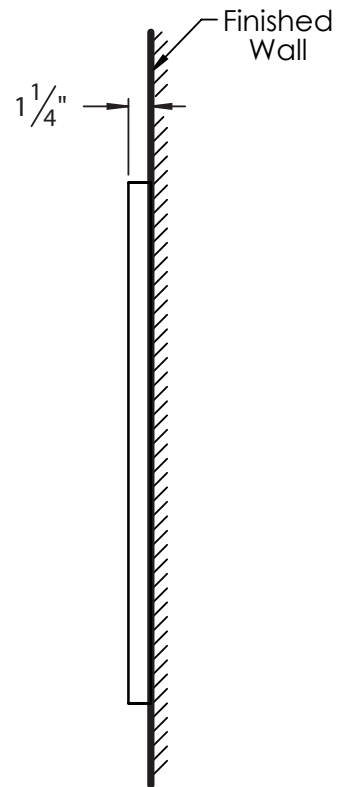

PRODUCT DESCRIPTION

9714 Series 30" Wall Mirror

- Available in Medium Walnut (MWN) or Dark Walnut (DWN) Finish
- Includes Wall Cleat For Easy Installation

PRODUCT MEASUREMENTS

- Width: 30"
- Depth: 1.25"
- Height: 31.88"

RECOMMENDED ACCESSORIES

- 5249 Vanity
- 5251 Wall Cabinet

ROUGHING-IN DIMENSIONS

Note: Due to production and material variances, overall product dimensions may vary by 3/16" - 1/4"

FRONT VIEW

SIDE VIEW