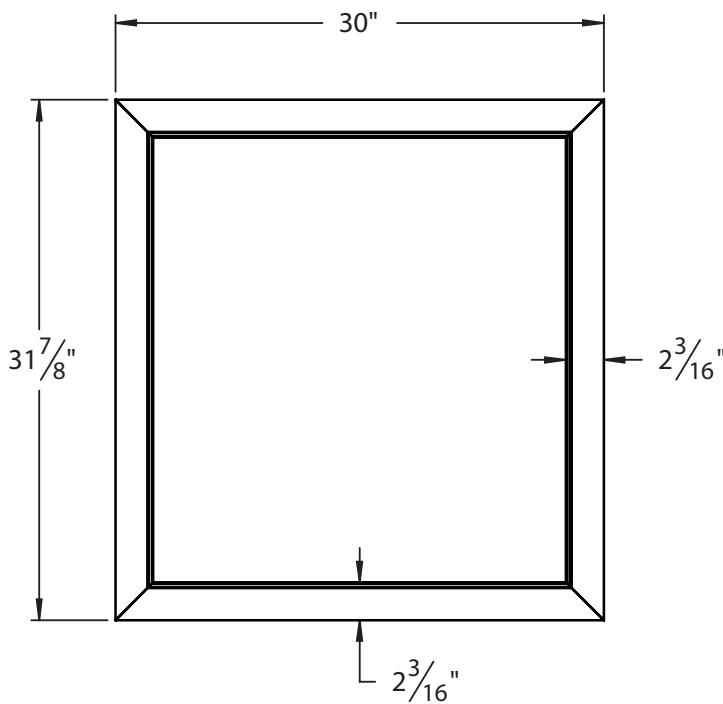

PRODUCT DESCRIPTION

9714 Series 30" Wall Mirror

- Available in Medium Walnut (MWN) or Dark Walnut (DWN) Finish
- Includes Wall Cleat For Easy Installation

PRODUCT MEASUREMENTS

- Width: 30"
- Depth: 1.25"
- Height: 31.88"

RECOMMENDED ACCESSORIES

- 5249 Vanity
- 5251 Wall Cabinet

ROUGHING-IN DIMENSIONS

Note: Due to production and material variances, overall product dimensions may vary by 3/16" - 1/4"

FRONT VIEW

SIDE VIEW