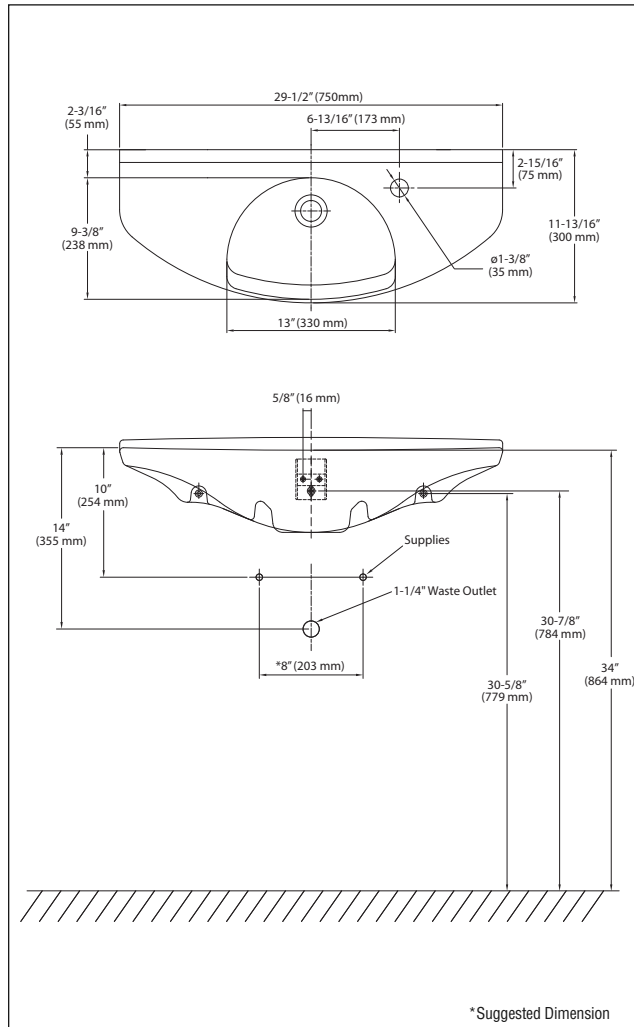

LT650G

Wall mount Lavatory

■ DESIGN

Stylish contemporary design, wall mount lavatory. Designed to compliment a variety of design styles, the LT650G has the added benefit of TOTO's SanaGloss® glazing technology, making it virtually self-cleaning.

■ SPECIFICATIONS

Waste: 1-1/4" O.D.
Size: 29-1/2"W x 11-13/16"D
Basin: 13"W x 9-3/8"D
Warranty: Five Year Limited Warranty
Material: Vitreous china
Overflow: None

Shipping Weight: **LT650G**
27.5 lbs.

Shipping Dimensions: **LT650G**
30-3/8"W x 8-1/8"D
x 13-1/4"H

Fixture dimensions and hydraulic performance meet or exceed ANSI/ASME standard A112.19.2M and CAN/CSA B 45 requirements.

Due to the non-overflow hole design of LT650 lavatory, grid strainer is recommended. Please contact your local building authority for specific information.

Listing / Approvals: IAPMO/UPC, City of Los Angeles, State of Massachusetts, c-UPC for Canada, and others.

These dimensions and specifications are subject to change without notice.

LT650G Wall mount Lavatory

TOTO®

TOTO® U.S.A., INC. • 1155 Southern Road, Morrow, GA 30260
Tel. (888) 295-8134 • Fax. (800) 699-4889 • www.totousa.com
Printed in U.S.A. © TOTO® LTD. 01/07 #C30470

Printed on recycled paper

REV 07/08