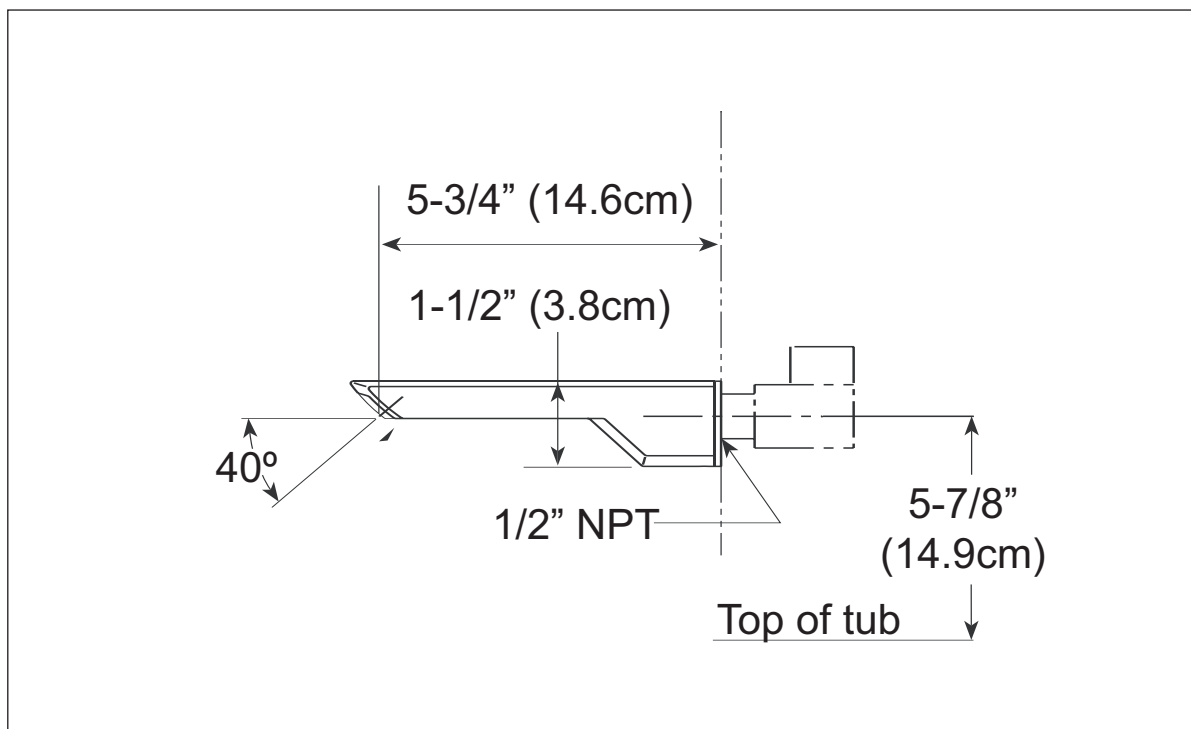

TS960EC

Soirée™ Wall Spout

■ DESIGN

Designed to match the Soirée™ Suite of fixtures and fittings, Soirée™ faucets can complement any distinctive bath suite.

■ SPECIFICATIONS

Warranty: Lifetime Limited Warranty
(Residential use)
One Year (Commercial use)

Material: Cast Brass

Shipping Weight: **Individual** 3 lbs.
Case (Qty 3) 9 lbs.

Shipping Dimensions: **Individual**
10-3/4"L x 5-1/4"W
x 3-3/4"H
Case (Qty 3)
12"L x 11-1/2"W
x 5-1/2"H

■ CODES/STANDARDS

Complies with and exceeds the following standards:
ASME A112.18.1M / CSA B125-2005

Listed by:
IAPMO / C-UPC, and other municipalities

These dimensions and specifications are subject to change without notice.

TS960EC - Soirée™ Wall Spout

TOTO®

TOTO® U.S.A., INC. • 1155 Southern Road, Morrow, GA 30260
Tel. (888) 295-8134 • Fax. (800) 699-4889 • www.totousa.com

Printed in U.S.A. © TOTO® LTD. 04/06 #J10166

Printed on recycled paper ♻️