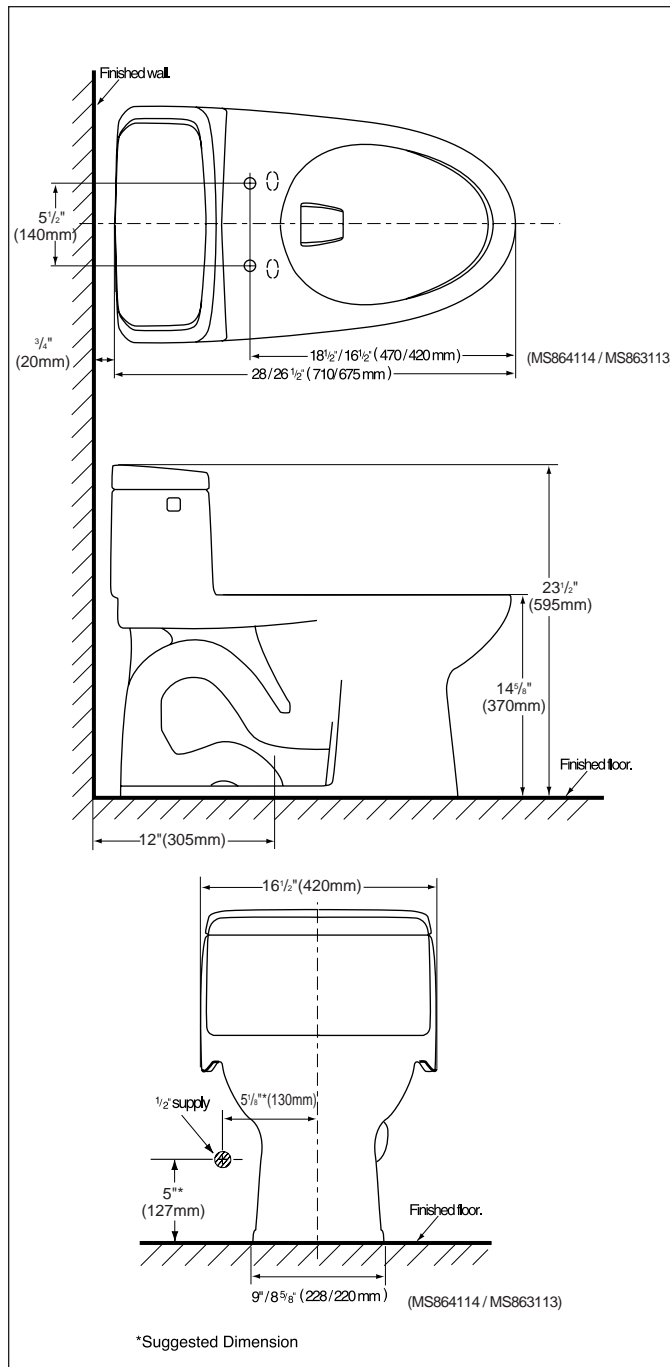

MS864114/MS863113

Supreme One Piece Toilet, 1.6 GPF

■ PERFORMANCE

The TOTO Power Gravity low consumption one piece toilet received high ratings during ANSI/ASME testing at independent laboratories. Designed with a powerful siphon jet flushing action, the bowl offers a large water surface and a 100% glazed trapway.

■ SPECIFICATIONS

Water Use: 6Lpf/1.6 Gpf

Flush System: Gravity Feed
(Power Gravity System)

Min. Water Pressure:

8 psi (Static)

Water Surface: 10" x 8"

Trap Dia.: 2¹/₈"

Rough-in: 12"

Trap Seal: 2⁵/₈"

Warranty: Five Year Limited Warranty

Material: Vitreous China

Shipping Weight: **MS864114/MS863113** 89 lbs.
(Includes SoftClose Seat)

Shipping Dimensions:

MS864114/MS863113
30³/₄"L x 18¹/₈"W x 27¹/₂"H

Fixture dimensions and hydraulic performance meet or exceed ANSI/ASME standard A112.19.2M and CAN/CSA B 45 requirements.

Listing / Approvals: IAPMO/UPC, CSA, City of Los Angeles, State of Massachusetts, and others.

These dimensions and specifications are subject to change without notice.

U.S. Patent: D379.496 D406.329
5.850.639 5.918.325

MS864114/MS863113 - Supreme Toilet

TOTO®
Perfection by Design

TOTO U.S.A., INC. • 1155 Southern Road, Morrow, GA 30260
Tel. (888) 295-8134 • Fax. (770) 282-8701 • www.totousa.com
Printed in U.S.A. © TOTO LTD. 06/03 #A10070

Printed on recycled paper

REV 04/00