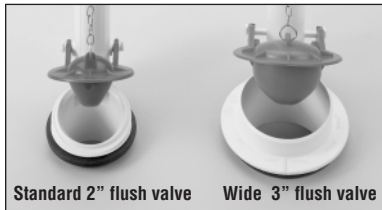

- Elegant low profile one piece design
- Power Gravity System
- Wide, 2¹/₈" computer designed trapway
- Large water surface

Low profile one piece toilet. Low consumption (6Lpf/1.6Gpf) siphon jet flushing action.

Trip Lever:

Standard #CP Chrome Plated

Optional See price book for additional finishes

MS864114 - Supreme Toilet with SoftClose Seat

Power Gravity: A powerful and quiet flush, every time.

Complete with SoftClose seat, or upgrade to a Washlet.

Fast Flush: New, wider 3" flush valve is 125% larger than conventional 2" flush valves.

MS864114/MS863113

Supreme One Piece Toilet, 1.6 GPF

■ PERFORMANCE

The TOTO Power Gravity low consumption one piece toilet received high ratings during ANSI/ASME testing at independent laboratories. Designed with a powerful siphon jet flushing action, the bowl offers a large water surface and a 100% glazed trapway.

■ SPECIFICATIONS

Water Use: 6Lpf/1.6 Gpf

Flush System: Gravity Feed
(Power Gravity System)

Min. Water Pressure:

8 psi (Static)

Water Surface: 10" x 8"

Trap Dia.: 2¹/₈"

Rough-in: 12"