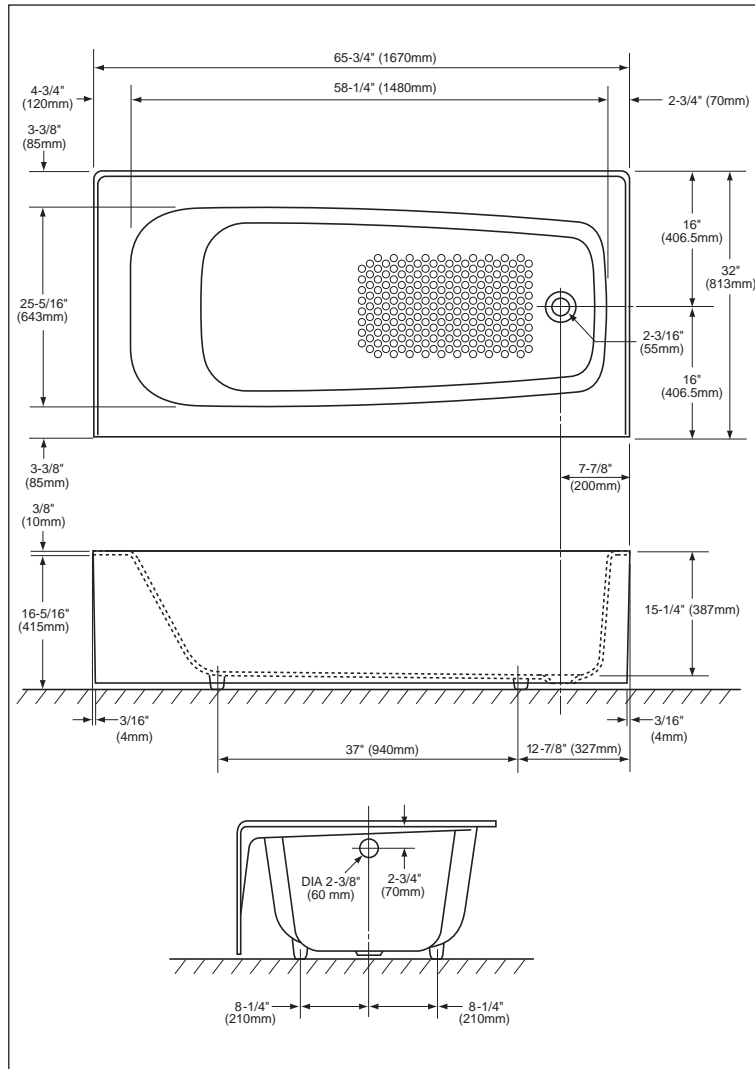

FBY1715LP - Cast Iron Bathtub

- 65-3/4" x 32" x 16-3/4"
- Cast iron construction provides years of durability
- Slip-resistant surface
- Apron front
- Lifetime limited warranty

■ **FBY1715LP**

Enameled cast iron apron bathtub. Left hand. Slip-resistant surface. Lifetime limited warranty.

■ SPECIFICATIONS

Size: 65-3/4"L x 32"W
 Height: 16-3/4"
 Warranty: Lifetime Limited Warranty
 Material: Enameled Cast Iron

Shipping Weight: **FBY1715L/RP**
 449.9 lbs.

Shipping Dimensions: **FBY1715L/RP**
 68-11/16"L x 35-1/16"W
 x 20-1/4"H

Fixture dimensions meet ANSI/ASME standard A112.19.1M and CAN/CSA B 45 requirements.

Listing / Approvals: IAPMO/UPC, CSA, and others.

Will Comply with the Americans with Disabilities Act when installed per requirements of CABO/ANSI A117.1-1992, Section 4.21 Bathtubs.

These dimensions and specifications are subject to change without notice.

FBY1715L/RP - Cast Iron Bathtub

TOTO®

TOTO U.S.A., INC. • 1155 Southern Road, Morrow, GA 30260
 Tel. (770) 282-8686 • Fax. (770) 282-8701 • www.totousa.com