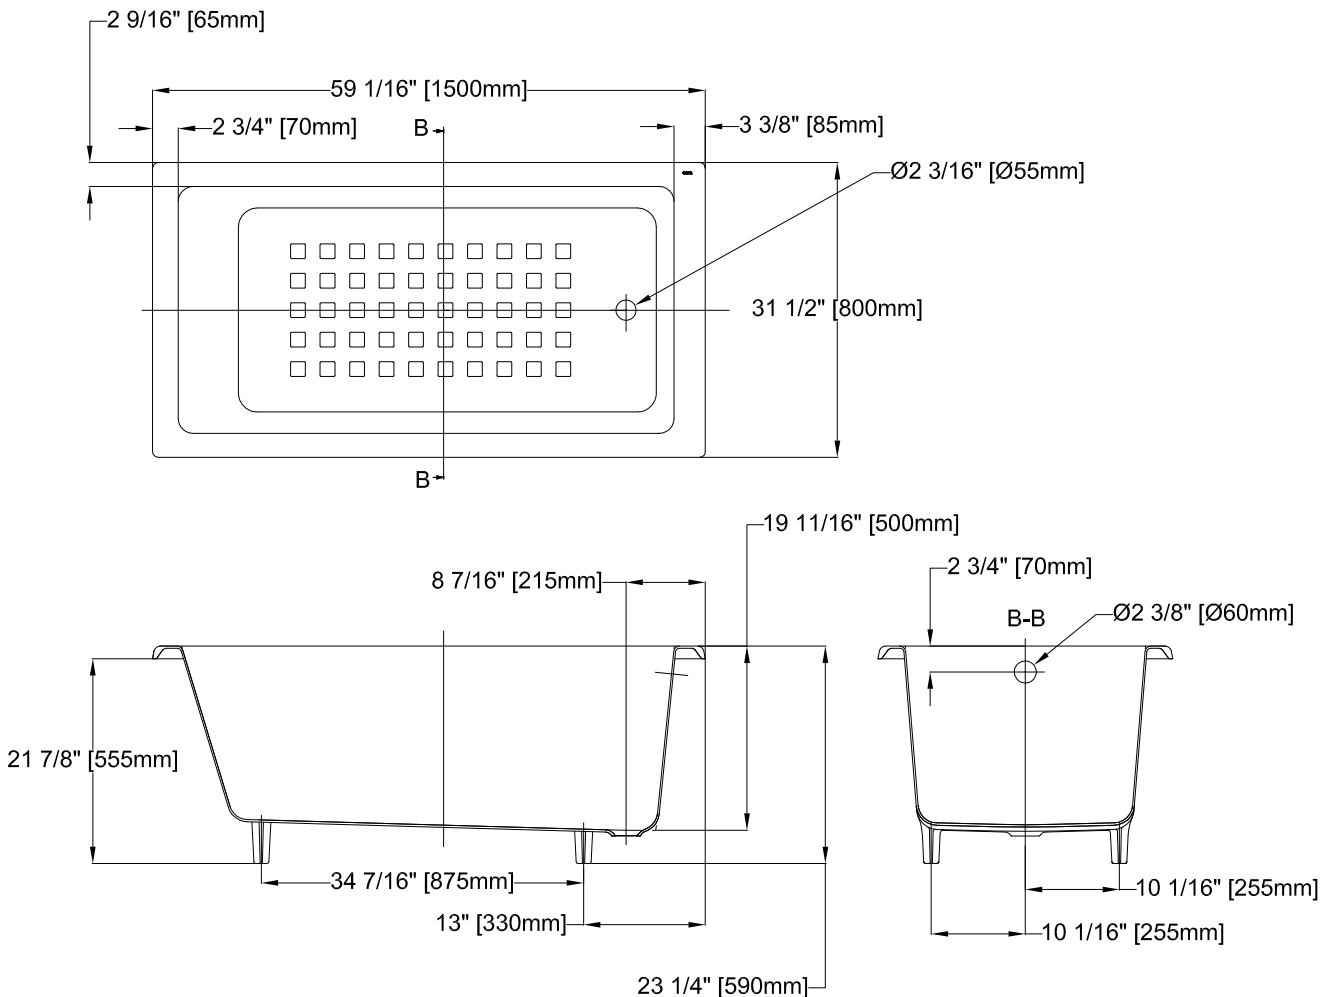

Enameled Cast Iron Bathtub

FEATURES

- 59-1/16" x 31-1/2" x 23-1/4"
- Elegant, drop in styling
- Cast-iron construction provides years of durability
- Slip-resistant surface

COLORS/FINISHES

- Shell Color
 - #01 Cotton
 - #12 Sedona Beige

FBY1550P

Enameled Cast Iron Bathtub

SPECIFICATIONS

- Size 59-1/16" L x 31-1/2"W
- Depth 19-11/16"
- Warranty Lifetime Limited Warranty
- Material Enameled Cast Iron
- Shipping Weight 346 lbs.
- Shipping Dimensions 63-3/8" L x 35-13/16" W x 28-5/16" H

INSTALLATION NOTES

A frame cutout guide is available for drop-in installation. A template is available for under mount installation.

Floor support under bath must provide a minimum of 80 lbs/square foot (391 kg/square meter) loading.