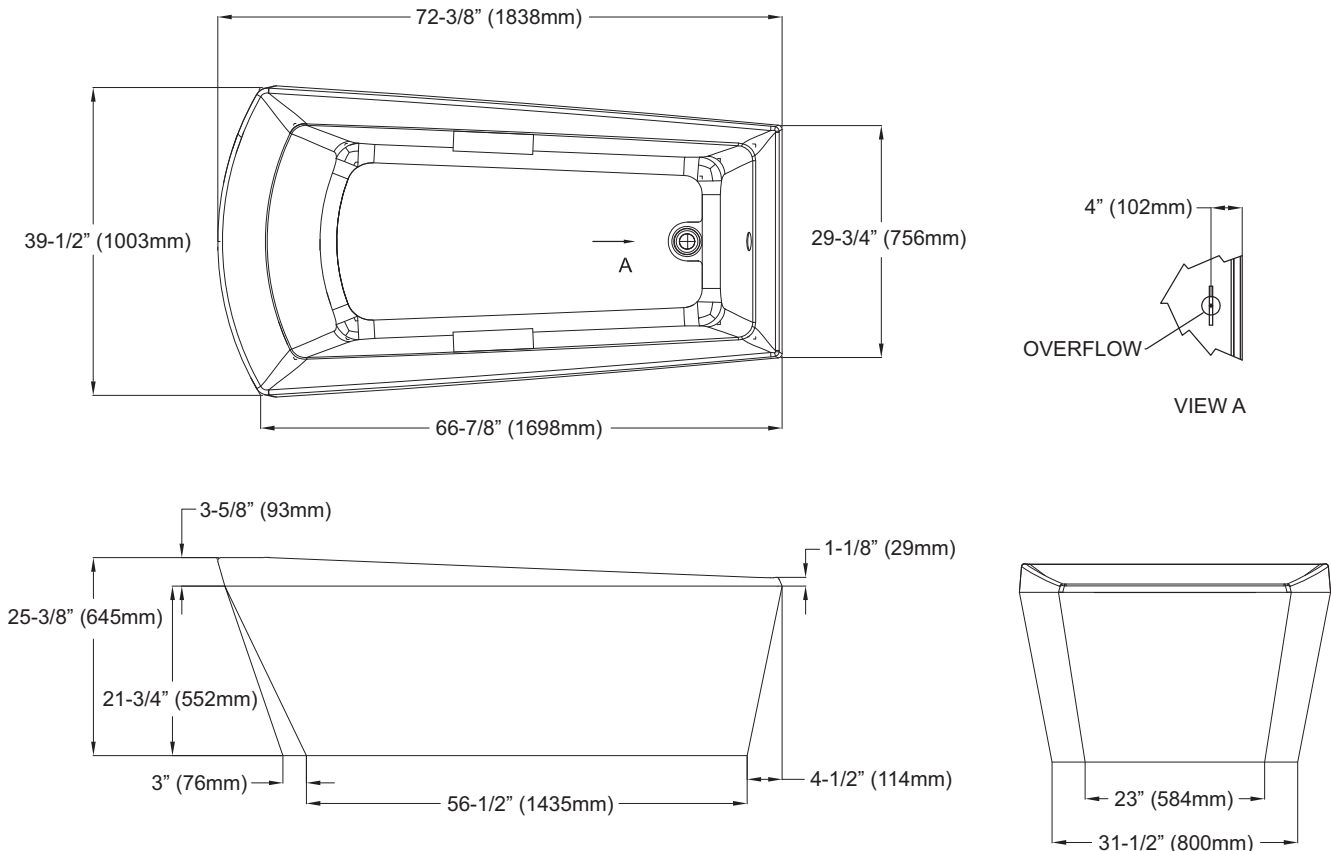

Soirée® Freestanding Bathtub

FEATURES

- 72-3/8" x 39-1/2" x 25-3/8"
- Luxuriously deep bathing well
- Cast-acrylic construction provides high durability
- Slip-resistant surface
- Solid brass grab bars with optional finishes
- Drain and overflow cover are included with the tub in a matching finish to the grab bars

COLORS/FINISHES

- Shell Color
#01 Cotton
- Grab Bar
#CP Polished Chrome
#BN Brushed Nickel
#PN Polished Nickel

PRODUCT SPECIFICATION

The Soirée Freestanding Bathtub shall be 72-3/8" in length, 39-1/2" in width and 25-3/8" in height. Bath shall be free standing with drain and overflow cover included to match the solid brass grab bars. Bath shall have a slip-resistant surface and acrylic construction. Bath shall be TOTO Model ABF964____.

ABF964

Soirée® Freestanding Bathtub

SPECIFICATIONS

- Size 72-3/8" x 39-1/2" x 25-3/8"
- Depth 20-1/2"
- Warranty 1 Year Limited Warranty on acrylic tub
1 Year Limited Warranty on components and parts
- Material Cast Acrylic
- Shipping Weight 310 lbs.
- Shipping Dimensions 78-1/2" L x 48-1/2" W x 33-1/2" H
- Gallons 76 to overflow

INSTALLATION NOTES

Floor support under bath must provide a minimum of 75 lbs/square foot (366 kg/square meter) loading.

These dimensions and specifications are subject to change without notice