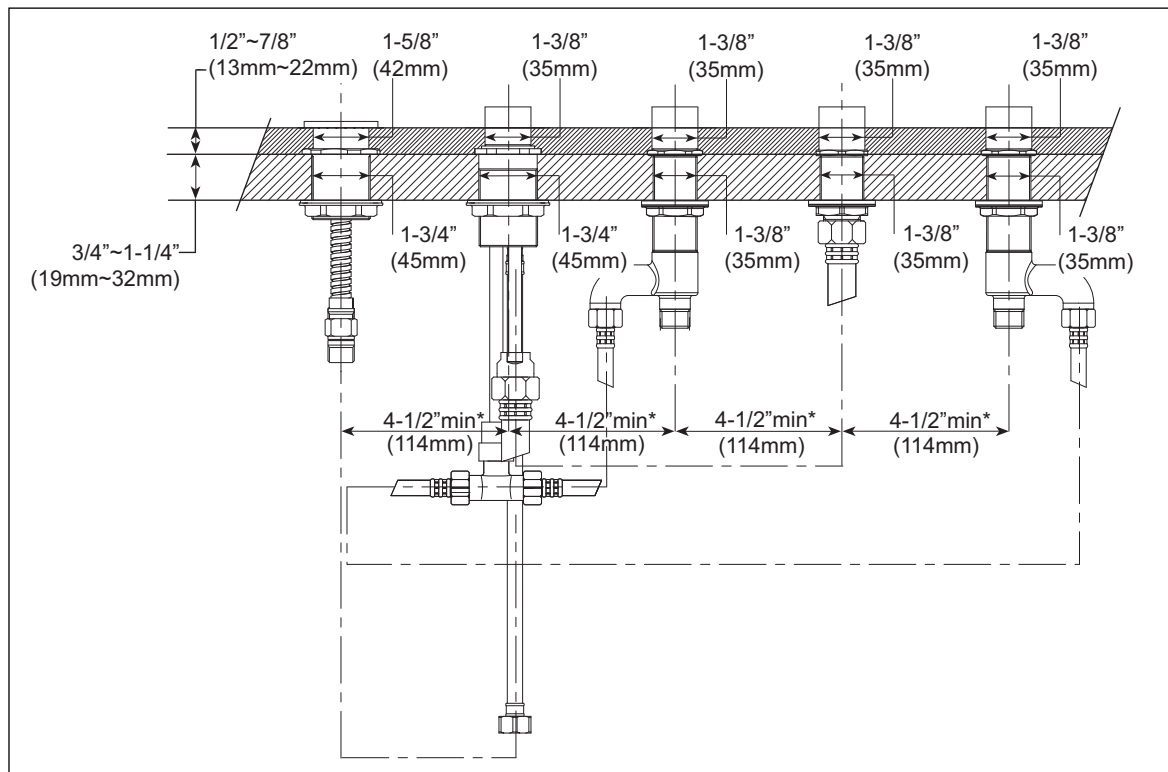

TOTO®

TB7F

Deck-mount bath faucet with cross handles, handshower and diverter (valve)

- Durable Brass valve bodies
- Washerless ceramic disk valve cartridge for drip-free performance
- 1/2" valve

■ TB7F

Deck-mount bath faucet with cross handles, handshower and diverter (valve) for use with the Deck-mounted bath faucet trim.

Note: Faucet Trim Required
Deck-mounted faucet trim, model (TB970S#) sold separately.

TB7F - Deck-mount bath faucet with cross handles, handshower and diverter (valve)

TB7F

Deck-mount bath faucet with cross handles, handshower and diverter (valve)

Case (Qty 3)
21-1/4"L x 10-1/2"W
x 11-1/4"H

■ CODES/STANDARDS

Complies with and exceeds the following standards:
ASME A112.18.1M / CSA B125-2005

Listed by:
IAPMO/C-UPC, and other municipalities

These dimensions and specifications are subject to change
without notice.