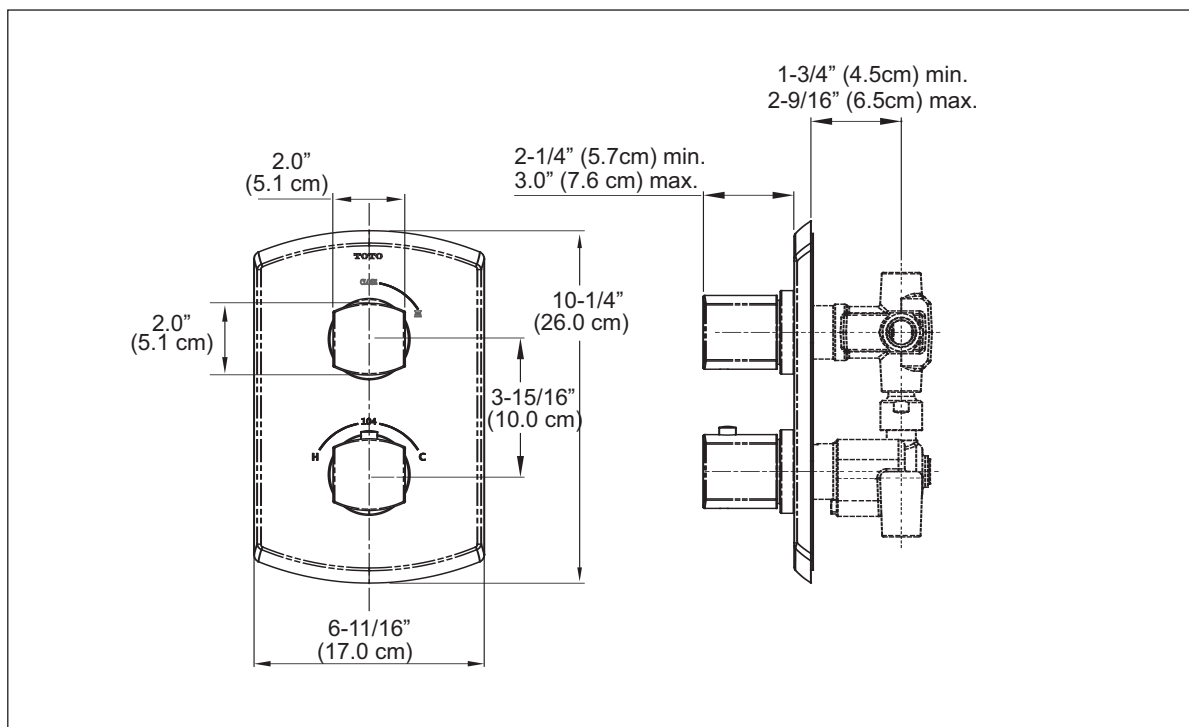

TS960CC

Soirée™ Thermostatic Mixing Valve Trim with Single Volume Control

■ DESIGN

Designed to match the Soirée™ Suite of fixtures and fittings, the Soirée™ shower can complement any distinctive bath suite.

■ SPECIFICATIONS

Warranty: Lifetime Limited Warranty
(Residential use)
One Year (Commercial use)

Material: Cast Brass

Shipping Weight: **Individual** 5.5 lbs.
Case (Qty 3) 16.5 lbs.

Shipping Dimensions: **Individual**
11-3/4"L x 10-3/4"W
x 3-1/2"H
Case (Qty 3)
16-1/2"L x 13"W
x 11-1/4"H

■ CODES/STANDARDS

Complies with and exceeds the following standards:
ASME A112.18.1 / CSA B125-2005 / ASSE 1016

Listed by:

IAPMO / C-UPC, and other municipalities

These dimensions and specifications are subject to change without notice.

TS960CC - Soirée™ Thermostatic Mixing Valve Trim with Single Volume Control

TOTO®

TOTO® U.S.A., INC. • 1155 Southern Road, Morrow, GA 30260
Tel. (888) 295-8134 • Fax. (800) 699-4889 • www.totousa.com

Printed in U.S.A. © TOTO® LTD. 04/06 #J10162

Printed on recycled paper ♻️