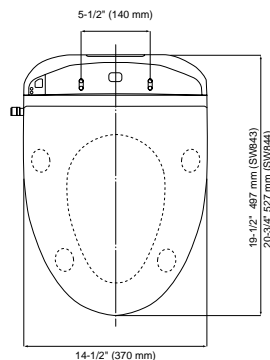

Gentle Massage Feature with Cycling Motion

SoftClose Seat

Convenient Remote Control

SPECIFICATIONS

SW843 Round Model

SW844 Elongated Model

NOTE:

- Washlet E200 may not fit certain toilet bowl designs.
- Please include your toilet manufacturer's name and model number (from the underside of the tank lid) with your order

Product Dimensions

14.6" W x 20.8" D x 6.7" H (Elongated)
(370 x 527 x 170mm)
14.6" W x 19.6" D x 6.7" H (Round)
(370 x 497 x 170mm)

Listings/Approval

And others.

Colors: Standard #01 Cotton
Optional #11 Colonial White
#12 Sedona Beige