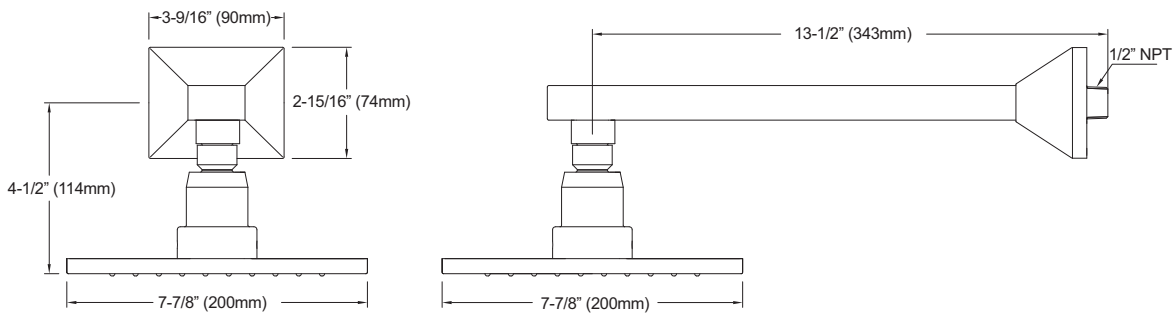

Lloyd® Rain Showerhead 8"

FEATURES

- 8" Square shower with swivel showerhead
- Rubble nozzle provides easy cleaning for calcium build up
- Showerarm included

COLORS/FINISHES

- #CP Polished Chrome
- #BN Brushed Nickel
- #PN Polished Nickel

The showerhead with arm shall feature single spray with full coverage. Shower shall be 8" square with swivel showerhead and arm. Showerhead shall have rubber nozzles to prevent limescale build up. Showerhead shall have a flow rate of 2.5 gallons per minute. Showerhead shall be TOTO Model TS930A1_____.

TS930A1

Lloyd® Rain Showerhead 8"

SPECIFICATIONS

- Warranty Lifetime Limited Warranty (Residential Use)
One Year (Commercial Use)
- Material Brass
- Shipping Weight 12.2 lbs.
- Shipping Dimensions 21-1/2" L x 14-1/2" W x 4" H
- Maximum Flow Rate 2.5 gpm (9.5 lpm)