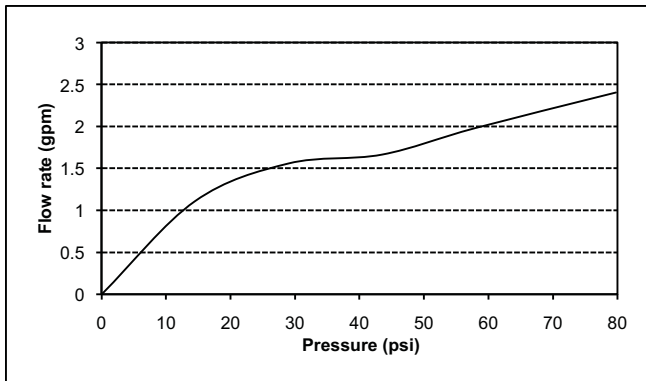

Lloyd® Rain Showerhead 8"

FEATURES

- 8" Square shower with swivel showerhead
- Rubble nozzle provides easy cleaning for calcium build up
- Showerarm included

COLORS/FINISHES

- #CP Polished Chrome
- #BN Brushed Nickel
- #PN Polished Nickel

The showerhead with arm shall feature single spray with full coverage. Shower shall be 8" square with swivel showerhead and arm. Showerhead shall have rubber nozzles to prevent limescale build up. Showerhead shall have a flow rate of 2.5 gallons per minute. Showerhead shall be TOTO Model TS930A1_____.

TS930A1

Lloyd® Rain Showerhead 8"

SPECIFICATIONS

- Warranty Lifetime Limited Warranty (Residential Use)
One Year (Commercial Use)
- Material Brass
- Shipping Weight 12.2 lbs.
- Shipping Dimensions 21-1/2" L x 14-1/2" W x 4" H
- Maximum Flow Rate 2.5 gpm (9.5 lpm)