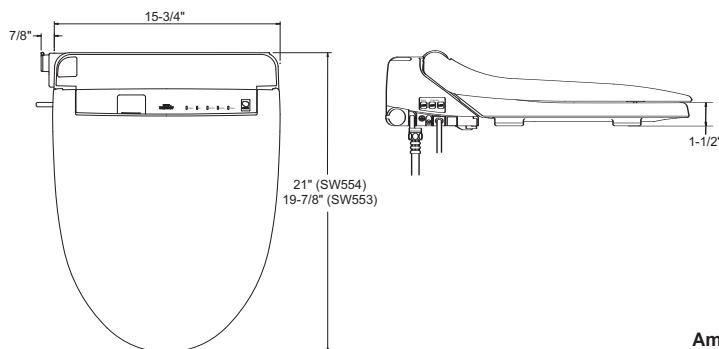

Gentle Massage
Feature with Cycling
Motion

Pulsating
Water Feature

Convenient
Remote Control

SPECIFICATIONS – SW553 (Round) SW554 (Elongated)

Power Rating	120V AC, 60 Hz.1277W
Power Cord	Maximum length: 3 ft
Water Feature	Adjustable Water Flow Rate Rear washing: from 0.07 to 0.11 gal/min. Front washing: from 0.08 to 0.11 gal/min. Temperature of Washing Spray Minimum: 86° F/30° C Maximum: 104° F/40° C Safety Features: Temperature fuse, temperature overheating prevention device, overheating prevention float button Flow-Up-Stream Prevention: Vacuum breaker, non-return valve

Product Dimensions 15-3/4" W x 20-15/16" D x 5-1/8" H (Elongated)
(400 x 532 x 131mm)
15-3/4" W x 19-3/4" D x 5-1/8" H (Round)
(400 x 502 x 131mm)

Listings/Approval

Colors: Standard #01 Cotton
Optional #11 Colonial White
#12 Sedona Beige