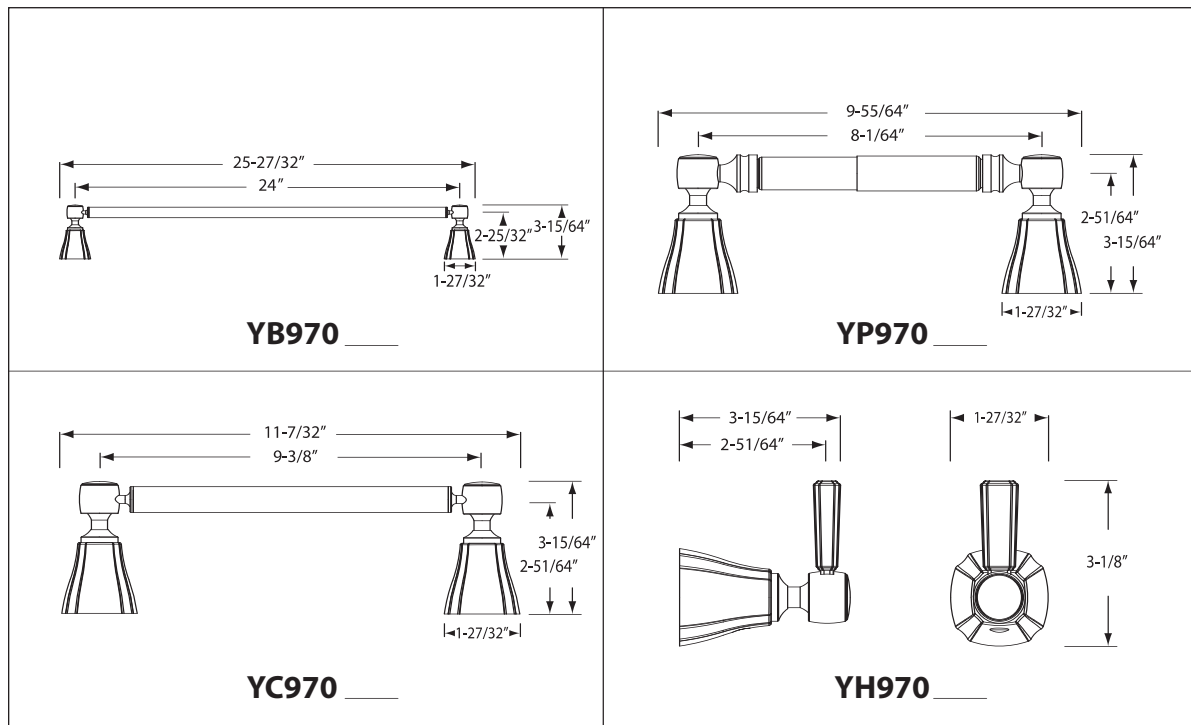

■ SPECIFICATIONS

Warranty: Lifetime Limited Warranty (Residential use)
One Year (Commercial use)
Material: Cast Brass

Note: Each accessory is sold and packaged seperately.

Product Number	Shipping Weight	Case Qty	Case Weight	Shipping Dimensions	Case Shipping Dim.
YB970	2 lbs.	12	24 lbs.	27-1/4" x 4-3/4" x 2-3/4"	28" x 15" x 13-1/4"
YP970	1 lbs.	24	24 lbs.	11" x 4-3/4" x 2-3/4"	19-1/2" x 11-3/4" x 20"
YC970	1.5 lbs.	12	18 lbs.	13-1/4" x 4-3/4" x 2-3/4"	15" x 14-1/4" x 12-1/2"
YH970	0.5 lbs.	48	24 lbs.	6-1/2" x 5-3/4" x 2-3/4"	25" x 14-1/2" x 17-3/4"

■ CODES/STANDARDS

These dimensions and specifications are subject to change without notice.

Guinevere™ Bath Accessories

TOTO®

TOTO® U.S.A., INC. • 1155 Southern Road, Morrow, GA 30260
Tel. (888) 295-8134 • Fax. (800) 699-4889 • www.totousa.com