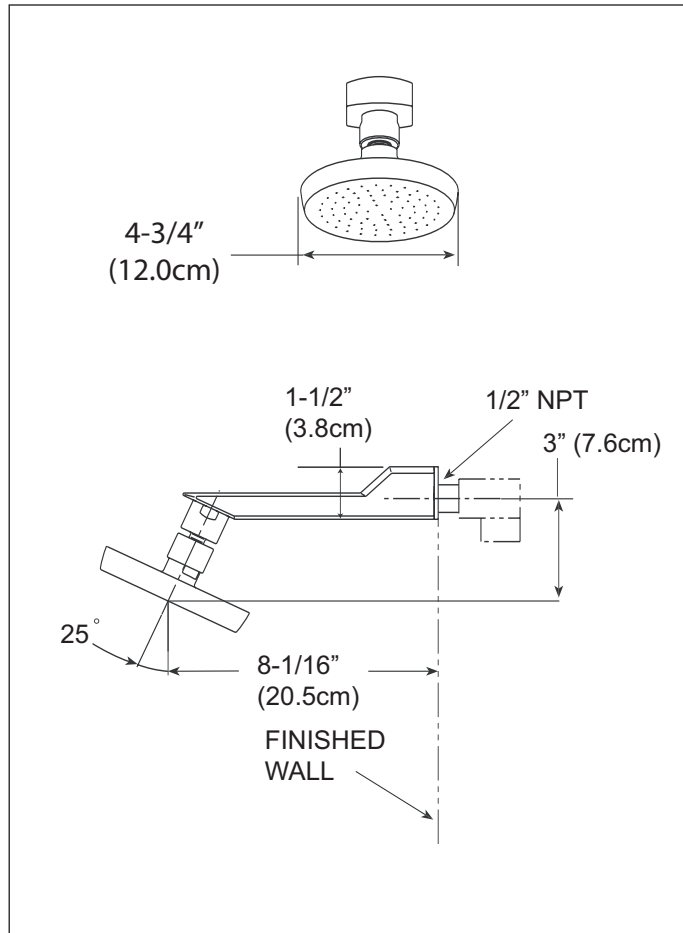

Warranty: Lifetime Limited Warranty
(Residential use)
One Year (Commercial use)

Material: Metal

Shipping Weight: Showerhead

Individual 11 lbs.

Case (Qty 3) 33 lbs.

Shipping Dimensions:

Individual

14"L x 8-3/4"W x 5-1/2"H

Case (Qty 3)

14-3/4"L x 9"W x 17-1/4"H

■ CODES/STANDARDS

Complies with and exceeds the following standards:

ASME A112.18.1

CSA B125.1-2005

Listed by:

IAPMO/UPC, and other municipalities

These dimensions and specifications are subject to change without notice.

TS960AC - Soirée™ Showerhead

TOTO®

TOTO® U.S.A., INC. • 1155 Southern Road, Morrow, GA 30260

Tel. (888) 295-8134 • Fax. (800) 699-4889 • www.totousa.com