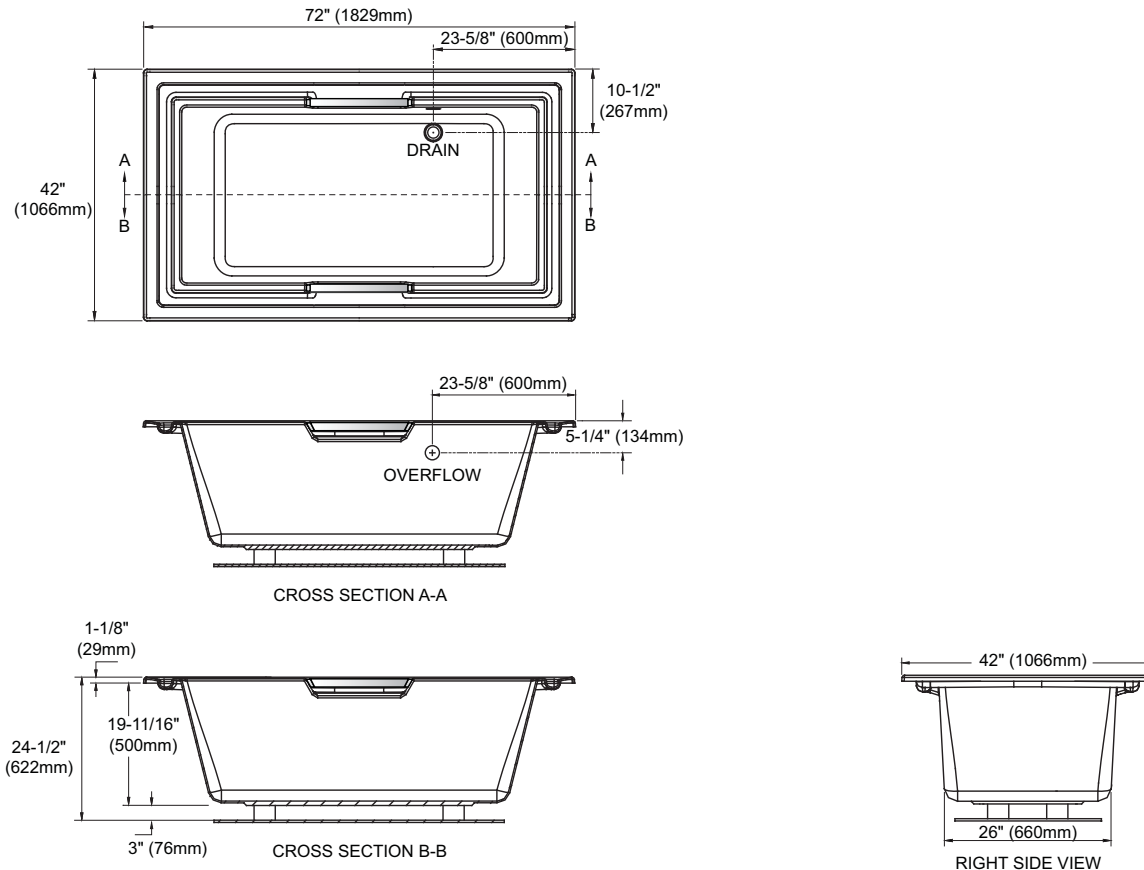

FEATURES

- 72" x 42" x 24-1/2"
- Luxuriously deep bathing well
- Cast-acrylic construction provides high durability
- Slip-resistant surface
- Solid brass grab bars with optional finishes

COLORS/FINISHES

ABY930N

Lloyd® 6' Soaker Bathtub

SPECIFICATIONS

- Size 72" L x 42" W
- Depth 21"
- Warranty 1 Year Limited Warranty on acrylic tub
1 Year Limited Warranty on components and parts
- Material Cast Acrylic
- Shipping Weight 140 lbs.
- Shipping Dimensions 74" L x 44" W x 27" H
- Gallons 94 to overflow

INSTALLATION NOTES

Floor support under bath must provide a minimum of 75 lbs/square foot (366 kg/square meter) loading.

TOTO®

These dimensions and specifications are subject to change without notice